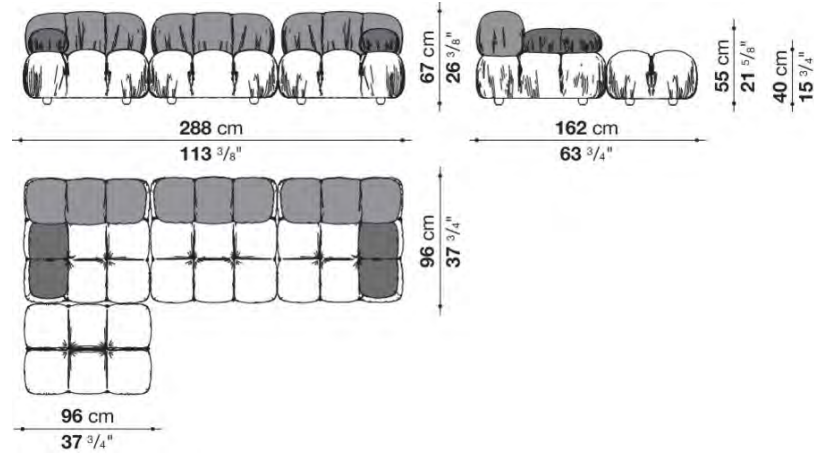

# Camaleonda

DESIGNED BY MARIO BELLINI

Camaleonda is a dynamic, alive and sincere object, not at all enigmatic, that allows for an infinite number of configurations while still maintaining its peculiar and unique identity. The padding has been thoroughly updated by the B&B Italia's Research & Development Centre, making it even more comfortable than the original version. Thus the magical balance between the rigorous geometry of the square and the welcoming roundness of the padding is confirmed, further underlining the elasticity and tactile ergonomics that characterize many of Mario Bellini's design projects.

## CONTEXT GALLERY

ENQUIRIES  
info@contextgallery.com  
Tel. 404. 477. 3301  
Tel. 800. 886.0867  
contextgallery.com

Enia 400

Licata 102

Feet: Natural Beech

**Sectional sofa**  
Enia 400 (green), Feet: Natural beech

**Sectional sofa**  
Licata 102 (natural), Feet: Natural beech