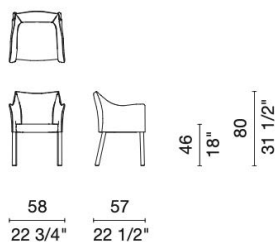

CAP CHAIR

WARRANTY

DESIGNER
Jasper Morrison

YEAR
2013

CATEGORY
Chair

ENVIROMENT
Indoor

COUNTRY OF ORIGIN
Made in Italy

DESCRIPTION