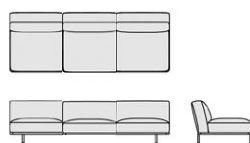

MS_14 - MS_14P
cm. 270x100x38/70h
inch 106¹/₄x39¹/₄x15¹/₂"

CONTEXT

ENQUIRIES
info@contextgallery.com

Tel. 404. 477. 3301
Tel. 800. 886.0867

contextgallery.com