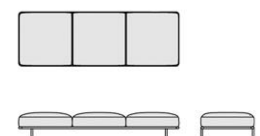

MS_10 - MS_10P
cm. 270x90x38/70h
inch 106¹/₄x35¹/₂x15¹/₂"

pouf tre posti - *three-seater pouf*