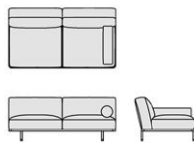

MS_5R - MS_5RP
cm. 180x100x38/70h
inch 70³/₄x39¹/₄x15¹/₂"