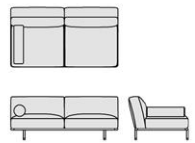

MS_5L - MS_5LP
cm. 180x100x38/70h
inch 70³/₄x39¹/₄x15¹/₂"

terminale sinistro/destro due posti - *two-seater left/right end element*