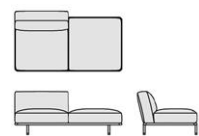

MS_60L - MS_60LP
cm. 180x100x38/70h
inch 70³/₄x39¹/₄x15¹/₂"

chaise longue sinistra/destra due posti - *two-seater left/right chaise longue*