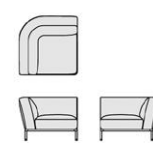

MS_7 - MS_7P
cm. 98x98x38/70h
inch 38¹/₂x38¹/₂x15¹/₂"

angolare - *corner element*