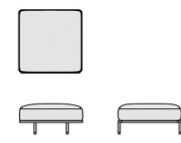

terminale sinistro/destro due posti - *two-seater left/right end element*

**MS\_5R - MS\_5RP**  
cm. 180x100x38/70h  
inch 70<sup>3</sup>/<sub>4</sub>x39<sup>1</sup>/<sub>4</sub>x15<sup>1</sup>/<sub>2</sub>"

**MS\_7 - MS\_7P**  
cm. 98x98x38/70h  
inch 38<sup>1</sup>/<sub>2</sub>x38<sup>1</sup>/<sub>2</sub>x15<sup>1</sup>/<sub>2</sub>"

angolare - *corner element*

**MS\_1 - MS\_1P**  
cm. 90x90x38/70h  
inch 35<sup>1</sup>/<sub>2</sub>x35<sup>1</sup>/<sub>2</sub>x15<sup>1</sup>/<sub>2</sub>"