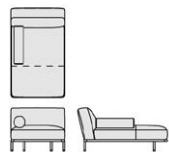

MS_6L - MS_6LP
cm. 90x150x38/70h
inch 35¹/₂x59¹/₄x15¹/₂"

chaise longue sinistra/destra - *left/right chaise longue*