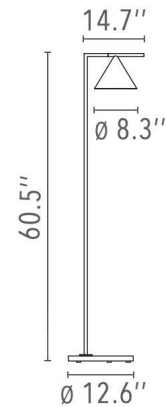

### Physical

---

Cord Length (inches)	16' Black
Construction Material	Aluminum, Stone
Weight	11 lbs

---

---

 F011A22FU30 - do not use Black/  
Black Lava

---

### Dimensional Image