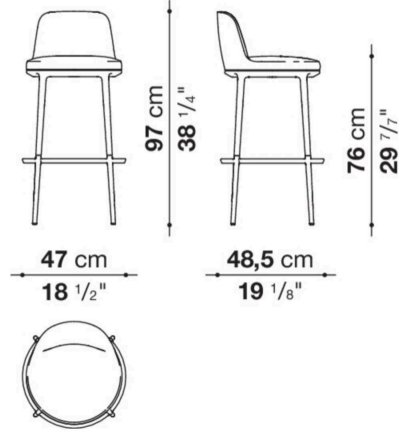

Caratos Stool

DESIGNED BY ANTONIO CITTERIO

The Caratos range has grown and is ever expanding - providing a rich collection of ideas for the most diverse environments. The common thread of each piece is their recognisable die-cast aluminium base. In addition to the chairs and armchairs presented in 2017, Caratos presents a small armchair with armrest, an armchair, a tub armchair, two stools with swivel seats, a bench, an ottoman and a coffee table. The graphite and amber metal frames are accompanied by blue, amaranth, and cream painting, which complement the fabric covers. Noteworthy is the introduction of a soft, deep pile wool velvet that creates a "teddy bear" effect. With this new collection, Caratos proves to be a group of flexible products that will reveal new future surprises.

Edit 253

**Lower frame:
Bright brushed**

Frame: Graphite painted

**Caratos High/ Low
Stool**

CONTEXT GALLERY

ENQUIRIES
info@contextgallery.com
Tel. 404. 477. 3301
Tel. 800. 886.0867
contextgallery.com

MAXALTO