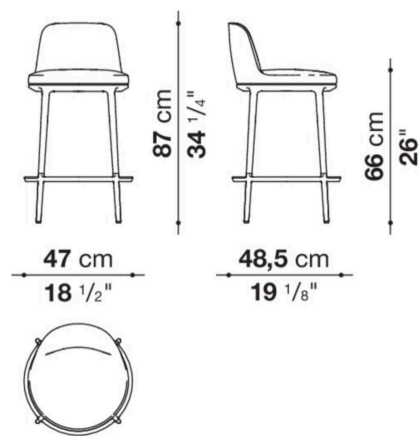

Caratos Stool

DESIGNED BY ANTONIO CITTERIO

The Caratos range has grown and is ever expanding - providing a rich collection of ideas for the most diverse environments. The common thread of each piece is their recognisable die-cast aluminium base. In addition to the chairs and armchairs presented in 2017, Caratos presents a small armchair with armrest, an armchair, a tub armchair, two stools with swivel seats, a bench, an ottoman and a coffee table. The graphite and amber metal frames are accompanied by blue, amaranth, and cream painting, which complement the fabric covers. Noteworthy is the introduction of a soft, deep pile wool velvet that creates a "teddy bear" effect. With this new collection, Caratos proves to be a group of flexible products that will reveal new future surprises.

Edit 253

**Lower frame:
Bright brushed**

Frame: Graphite painted

**Caratos High/ Low
Stool**

CONTEXT GALLERY

ENQUIRIES
info@contextgallery.com
Tel. 404. 477. 3301
Tel. 800. 886.0867
contextgallery.com

MAXALTO