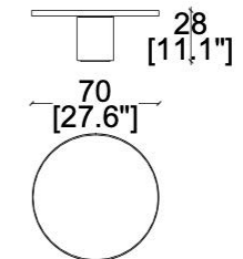

194 11-16/O1-O6

194 21-26/P1-P6

194 81-88/T1-T8

available combinations

- x Carrara marble top and base
- x lac ar uina arble top and base
- x Carnico rey arble top and base
- x mericna alnut top and base

- x Carrara marble top and base
- x lac ar uina arble top and base
- x mericna alnut top and base