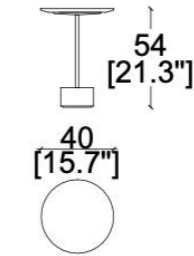

194 11-16/O1-O6

194 21-26/P1-P6

194 81-88/T1-T8

available combinations

- x Carrara marble top and base
- x lac ar uina arble top and base
- x Carnico rey arble top and base
- x mericna alnut top and base

- x Carrara marble top and base
- x lac ar uina arble top and base
- x mericna alnut top and base