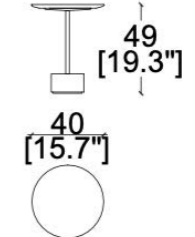

194 11-16/O1-O6

194 21-26/P1-P6

194 81-88/T1-T8

available combinations

- x Carrara marble top and base
- x lac ar uina arble top and base
- x Carnico rey arble top and base
- x mericna alnut top and base

- x Carrara marble top and base
- x lac ar uina arble top and base
- x mericna alnut top and base