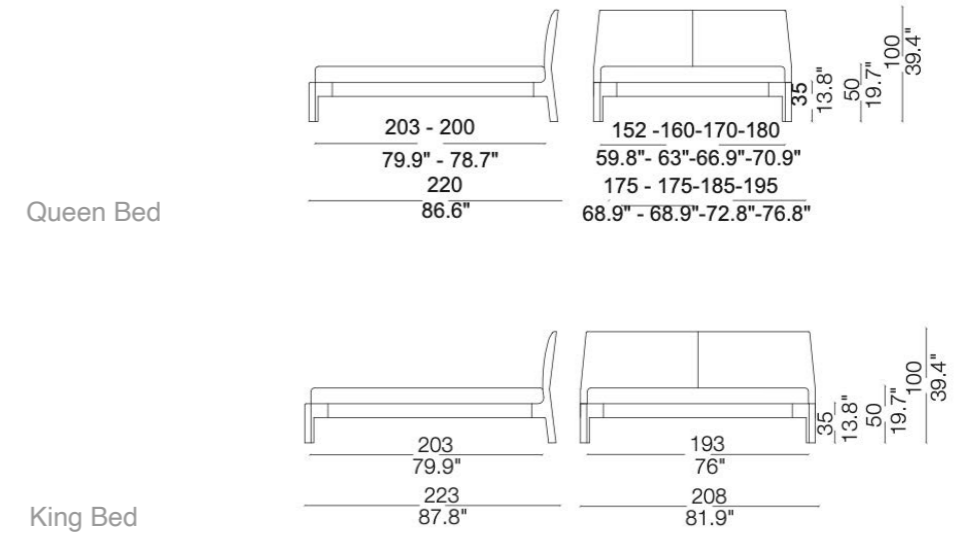

- Queen bed with attached headboard in Natural Saddle leather
- King bed with attached headboard in Natural Saddle leather

available compositions

CONTEXT GALLERY

ENQUIRIES
info@contextgallery.com

Tel. 404. 477. 3301
Tel. 800. 886.0867