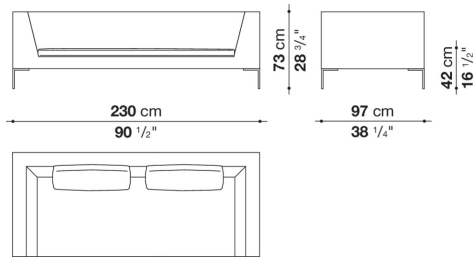

Technical drawings

CH228