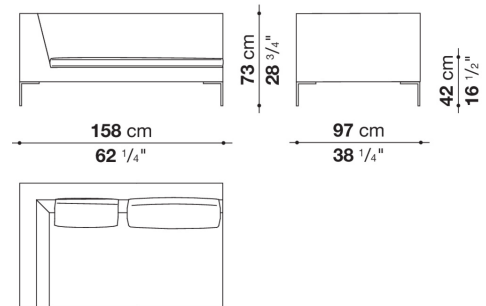

CONTEXT

ENQUIRIES
info@contextgallery.com

Tel. 404. 477. 3301
Tel. 800. 886.0867

Technical drawings

CH228

CH156C

CH228C

CH156S