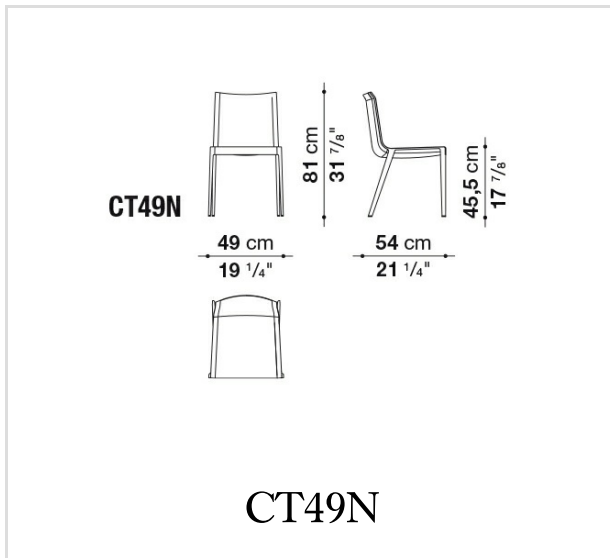

# Technical drawings

B&B Italia reserves the right to make technological and aesthetic improvements to its models, including changes to the sizes and materials, without notice. The technical drawings do not define the details of the product. The measurements shown are indicative and may undergo changes. In particular, the dimensions relevant to the padded parts are subject to usage tolerances over time caused by the normal adjustment of the padding. For the specific information, please contact the dealer closest to you.