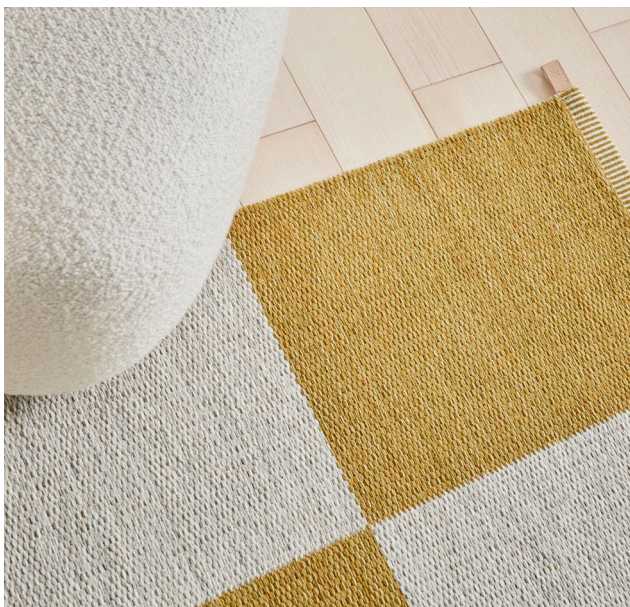

PRODUCT SPECIFICATIONS CHECKERBOARD ICON

When Kasthall Design Studio made the decision to relaunch the classic patterns Checkerboard, much time was spent on research to find just the right color combinations. The colors from the Arkad family have drawn inspiration from the Scandinavian color palette, thus more subtle color tones such as gray-green and light blue, but with the addition of two more contrasting colors such as yellow and midnight black in a checkered contrast to an off-white base. A combination of pattern and colors that will not grow old, yet always suited for modern homes.

PRODUCT TYPE: Woven rug in pure wool

WEFT MATERIAL: 100% wool

WARP MATERIAL: 100% linen

TOTAL HEIGHT: approx. 7 mm

TOTAL WEIGHT: approx. 2310 g/m²

SIZE: Suggested sizes; 85x200 cm, 135x200 cm, 165x240 cm, 200x300 cm, 280x380 cm, 360x460 cm, 440x540 cm, 520x620 cm, 600x700 cm.

ENVIRONMENT AND SUSTAINABILITY:

Meets the requirements for: BREEAM, Miljöbyggnad Guld, Green Label Plus, BVB: ID 111071, Recommended

Wear classification:
(EN 1307) Class 32
Commercial General

Luxury rating:
(EN 1307) LCI

Acoustics properties: (EN 1307)
Sound insulation approx. 24 dB

Acoustics properties:
Sound absorption α_w 0,15

Fire classification:
(EN 13501) Cfl-s1

CONTEXT

ENQUIRIES
Info@contextgallery.com
Tel. 404. 477. 3301
Tel. 800. 886. 0867
contextgallery.com