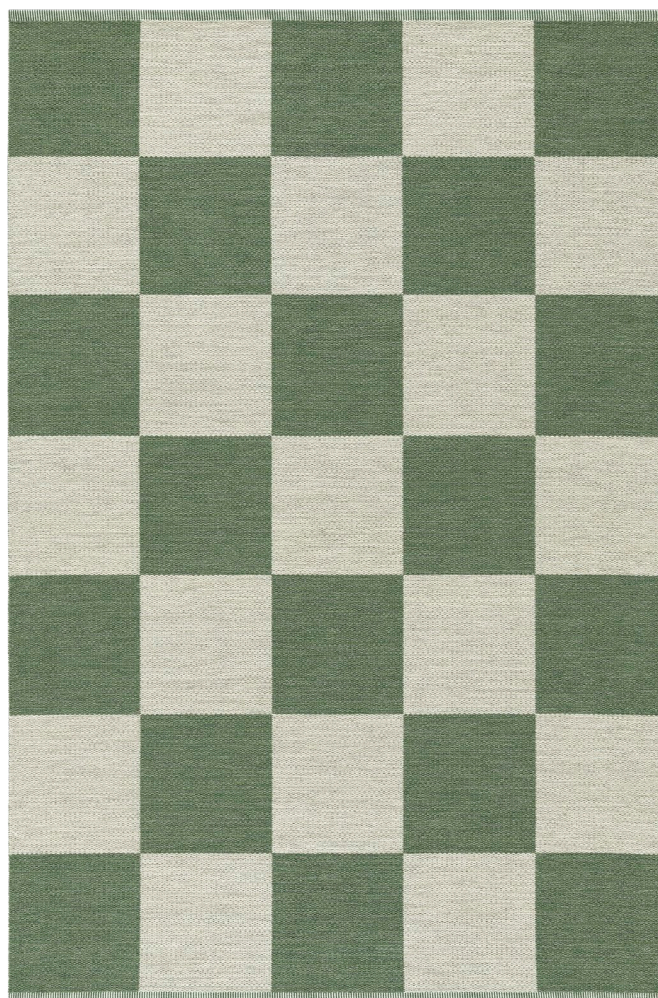

CHECKERBOARD ICON

Design GUNILLA LAGERHEM ULLBERG/KASTHALL DESIGN STUDIO
Woven rug in pure wool

Polarized Blue 251

Grey Pear 350

Sunny Day 450

Midnight Black 554

Rug 200x300 cm, Polarized Blue 251

Rug 200x300 cm, Grey Pear 350