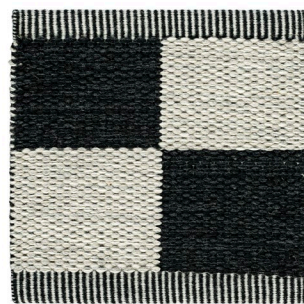

CHECKERBOARD ICON

Design GUNILLA LAGERHEM ULLBERG/KASTHALL DESIGN STUDIO
Woven rug in pure wool

Polarized Blue 251

Grey Pear 350

Sunny Day 450

Midnight Black 554

Rug 200x300 cm, Polarized Blue 251

Rug 200x300 cm, Grey Pear 350