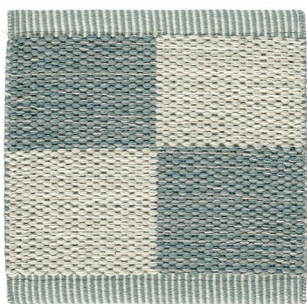

CHECKERBOARD ICON

Design GUNILLA LAGERHEM ULLBERG/KASTHALL DESIGN STUDIO
Woven rug in pure wool

Polarized Blue 251