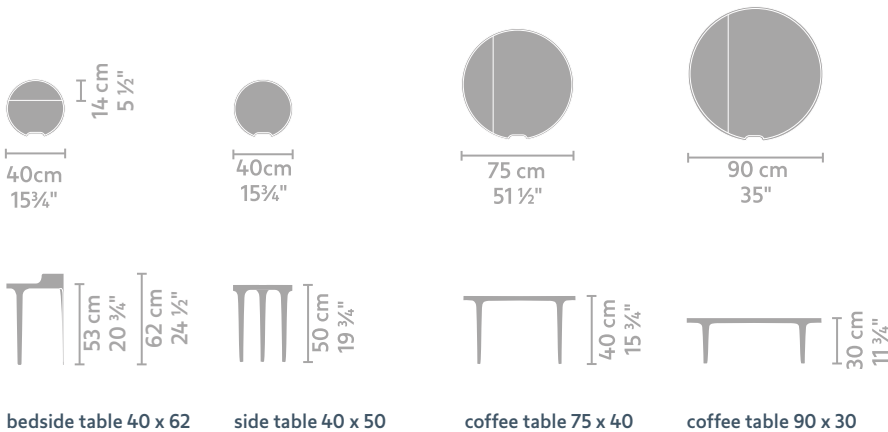

If you have any questions, please contact your LINTELOO dealer or LINTELOO's customer service department.

DIMENSIONS

VARIATIONS

Clamp bedside table 40 x 62 available in:

Monaco and walnut

Zebrino and walnut