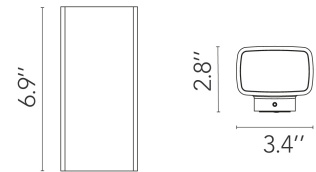

FLOS

Climber 87 Down, White, 7W, 432lm, 2700K - Specification Sheet by Piero Lissoni, 2017

Mounting	Wall
Lamp (Bulb) Description	7W, 432lm, 2700K, CRI80
Canopy Dimension	387
Environment	Outdoor - Wet location
Dimming	Not dimmable
Finish	White

Electrical

Voltage	120
IP Rating	IP65

Physical

Supply	LED driver
Construction Material	Aluminum
Weight	2.75

○ F1111U01 White

Dimensional Image

CLIMBER
87 7W/432lm/2700K

Certifications

ADA

CONTEXT

ENQUIRIES
info@contextgallery.com

Tel. 404. 477. 3301
Tel. 800. 886.0867

contextgallery.com
contextcontract.com

FLOS

Climber 87 Up/Down, White, 12W, 432x2lm, 2700K - Specification Sheet by Piero Lissoni, 2017

Mounting	Wall
Lamp (Bulb) Description	12W, 432x2lm, 2700K, CRI 80
Canopy Dimension	387x2
Environment	Outdoor - Wet location
Dimming	Not dimmable
Finish	White

Technical and Product Description A minimalist lightbox reaching new heights. Climber 87 is an outdoor wall-mounted lighting fixture with an LED light source with extends to illuminate ultimate limits. Vertically mounted, the simplistic geometric design shines down featuring a low copper, die-cast aluminum body. Glass-protected low optics are set to minimize glare and maximize visual comfort. "Climber is a light which climbs up the walls. Indeed, it touches them with delicacy as it does so," – Piero Lissoni