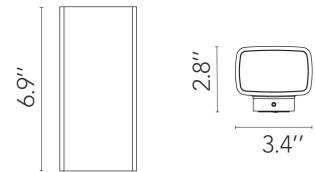

FLOS

Climber 87 Down, White, 7W, 432lm, 2700K - Specification Sheet by Piero Lissoni, 2017

Mounting	Wall
Lamp (Bulb) Description	7W, 432lm, 2700K, CRI80
Canopy Dimension	387
Environment	Outdoor - Wet location
Dimming	Not dimmable
Finish	White

Mounting	Wall
Lamp (Bulb) Description	12W, 432x2lm, 2700K, CRI 80
Canopy Dimension	387x2
Environment	Outdoor - Wet location
Dimming	Not dimmable
Finish	White

Technical and Product Description A minimalist lightbox reaching new heights. Climber 87 is an outdoor wall-mounted lighting fixture with an LED light source with extends to illuminate ultimate limits. Vertically mounted, the simplistic geometric design shines down featuring a low copper, die-cast aluminum body. Glass-protected low optics are set to minimize glare and maximize visual comfort. "Climber is a light which climbs up the walls. Indeed, it touches them with delicacy as it does so," – Piero Lissoni

Electrical

Voltage	120
IP Rating	IP65

Physical

Supply	LED driver
Construction Material	Aluminum
Weight	2.75

○ F1117U01 White

Dimensional Image

CLIMBER
87 12W / 2.75lb

Certifications