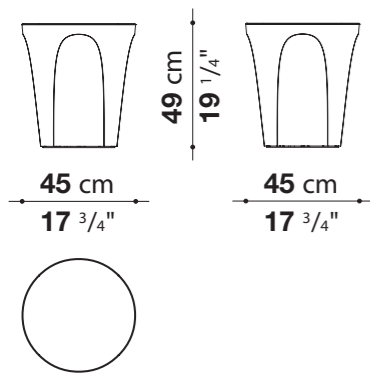

Colosseo Outdoor

DESIGNED BY NAOTO FUKASAWA

In 2020 Colosseo debuts outdoor in the new porcelain stoneware version in sauge and clay colors. A furnishing element with various functions depending on the occasion and need (coffee table and pouf). Colosseo takes its name from the designer's inspiration. Naoto Fukasawa has in fact arrived at the desired shape thinking of a solid in the shape of an upside-down truncated cone, creating an assonance with the structure of the famous Roman arena.

OCL45T