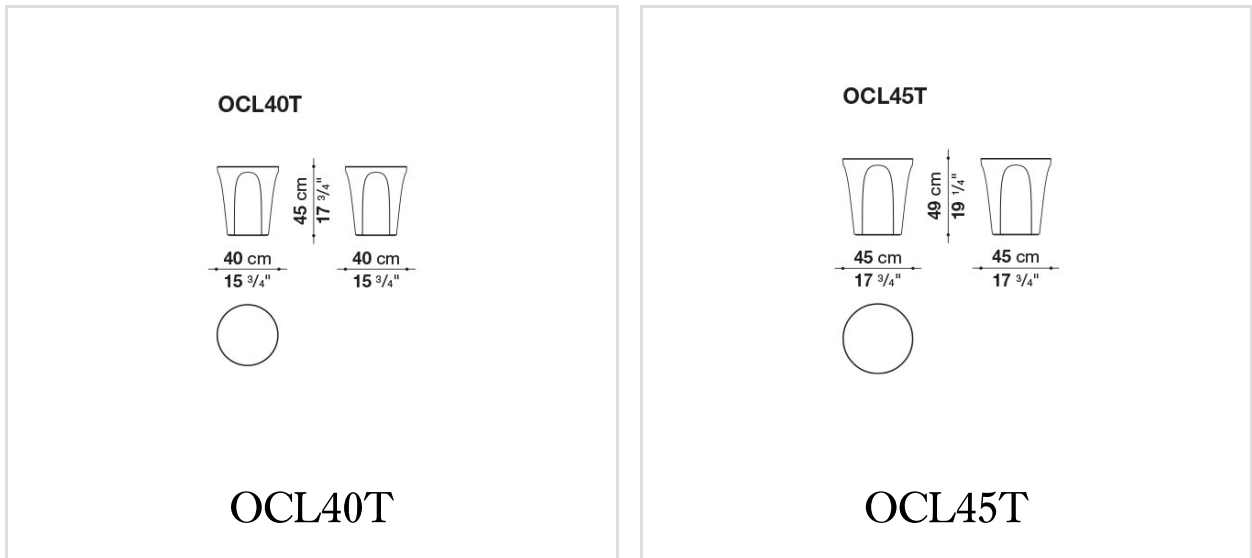

Technical drawings

B&B Italia reserves the right to make technological and aesthetic improvements to its models, including changes to the sizes and materials, without notice. The technical drawings do not define the details of the product. The measurements shown are indicative and may undergo changes. In particular, the dimensions relevant to the padded parts are subject to usage tolerances over time caused by the normal adjustment of the padding. For the specific information, please contact the dealer closest to you.

CONTEXT