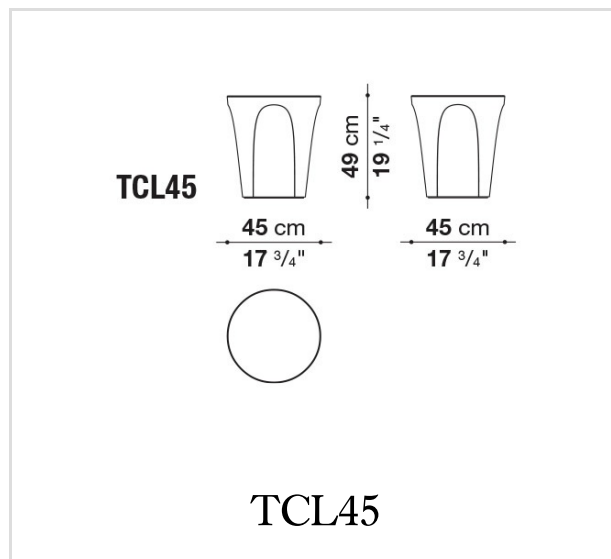


Technical information

Frame

hard polyurethane

Panel

MDF wood fibre

Bottom base

felt

CONTEXT

07/06/2021 - 2/3

ENQUIRIES
info@contextgallery.com

Tel. 404. 477. 3301
Tel. 800. 886.0867

contextgallery.com

Technical drawings

B&B Italia reserves the right to make technological and aesthetic improvements to its models, including changes to the sizes and materials, without notice. The technical drawings do not define the details of the product. The measurements shown are indicative and may undergo changes. In particular, the dimensions relevant to the padded parts are subject to usage tolerances over time caused by the normal adjustment of the padding. For the specific information, please contact the dealer closest to you.