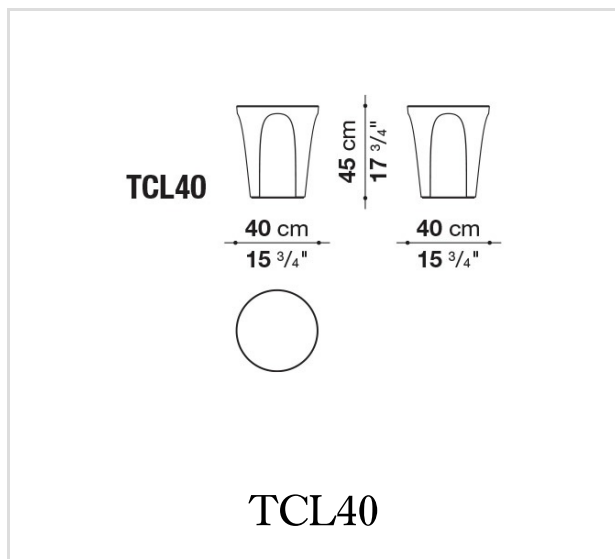


Technical information

Frame

hard polyurethane

Panel

MDF wood fibre

Bottom base

felt

CONTEXT

07/06/2021 - 2/3

ENQUIRIES
info@contextgallery.com

Tel. 404. 477. 3301
Tel. 800. 886.0867

contextgallery.com

Technical drawings

B&B Italia reserves the right to make technological and aesthetic improvements to its models, including changes to the sizes and materials, without notice. The technical drawings do not define the details of the product. The measurements shown are indicative and may undergo changes. In particular, the dimensions relevant to the padded parts are subject to usage tolerances over time caused by the normal adjustment of the padding. For the specific information, please contact the dealer closest to you.