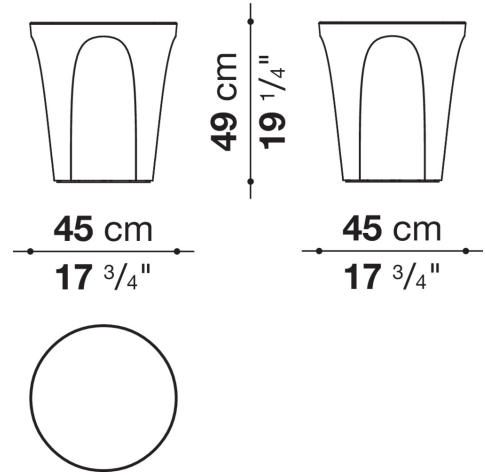

Colosseo

SMALL TABLES

2018

Naoto Fukasawa

CONTEXT

ENQUIRIES
info@contextgallery.com
Tel. 404. 477. 3301
Tel. 800. 886.0867
contextgallery.com

Description

Colosseo fits smoothly into the highly successful product category of accessories, furnishing elements that change function according to occasion and need, and for Colosseo this means transforming from coffee table to ottoman. When designing this new product, Fukasawa arrived at the shape he was searching for by considering a solid in the form of an upside-down truncated cone, lightened by arch-shaped grooves that define the surface, creating an assonance with the structure of the famous Roman arena it is named after. Made of hard polyurethane painted in several glossy colours, Colosseo is available in two sizes.

ENQUIRIES
info@contextgallery.com

Tel. 404. 477. 3301
Tel. 800. 886.0867

Technical drawings

TCL40

TCL45

CONTEXT

ENQUIRIES
info@contextgallery.com

Tel. 404. 477. 3301
Tel. 800. 886.0867