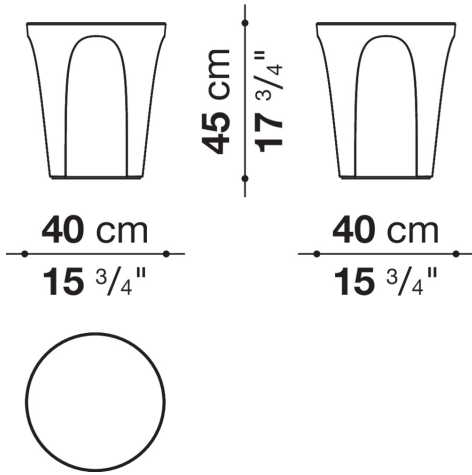

Technical drawings

TCL40