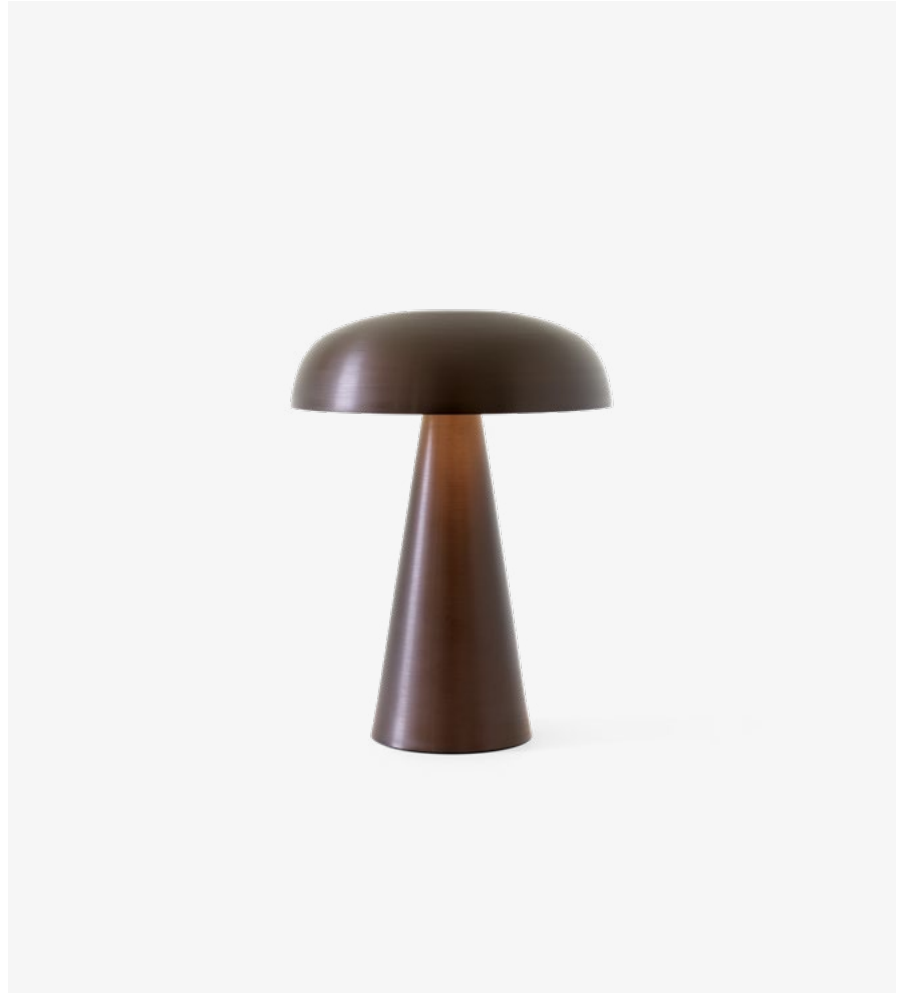

The base and shade is made from hand spun aluminium. Battery compartment in moulded ABS.

Environment

This lamp is for indoors use only. It can be taken outdoors, but must be kept and stored indoors.

Material

Light source

1W LED light bulb, Light output: 100 lumen
CRI: >85, Colour temperature (Kelvin): 2700K
Estimated LED lifetime 25.000 hours. Replaceable
&Tradition light bulb. Can be purchased at &Tradition.

Dimmability

3 levels (40% – 70% – 100%)

Charging

Magnetic charger
Cable (2m)
Charging tray with room for 12 lamps
can be purchased at &Tradition.

Certifications

CE UK CA IP44

Cleaning instructions

Wipe surface of the shade with a dry cloth. Do not use any abrasive cleaning tools such as steel wool, scouring sponges or stiff brushes. Never use strong cleaning agents such as white spirit, turpentine, household glass cleaner or cellulose thinners.

→ Stock item

Bronzed, Brass, Black, Stone Blue, Red Brown

Related products

Charging trolley and tray

→ Bronzed

→ Brass

→ Black

→ Stone Blue