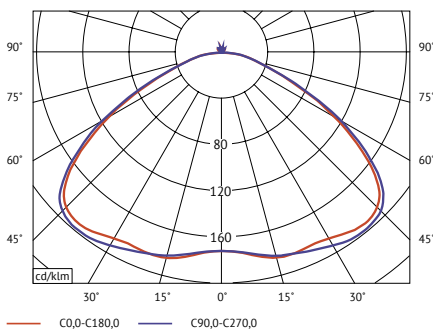

Photometric data file (LDT or IES) available upon request.

Product type	Pendant.
Production Process	The shade is spunn into shape from a single piece of metal and matt lacquered. The suspension is made from milled and laser cut steel which undergoes a special plating process to produce the desired matt finish to compliment the shade.
Environment	Indoor.
Dimensions (cm / in)	Ø: 60cm/23.6in, H: 53cm/20.7in.
Weight (kg)	4.50 kg.
Materials	Lacquered aluminum shade with plated steel suspension, 6 meter fabric cord with safety wire.
Colours	Matt black.
Voltage (V)	220-240V - 50Hz.
Light source & Energi efficiency class	E27 Max 150 Watt. The luminaire is compatible with bulbs of the energy classes: A++ - E. Bulb is not included.
Certifications	CE, IP20, Class II.
Canopy	Included.
Cord lenght / diameter (cm / in)	600cm/236.2in.
Cleaning Instructions	Clean with soft dry cloth. Always switch off the electricity supply before cleaning.
Package Dimensions (cm / in)	H: 60.0cm/23.6in x W: 65.0cm25.6in x D: 65.0 cm/25.6in.