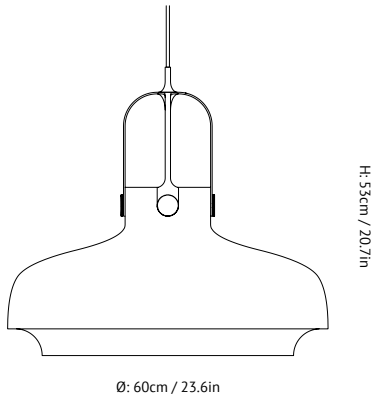

“Our ambition was to design a pendant with a simple industrial feel, but which was still elegant and poetic.”

The Copenhagen Pendant is an exercise in contrasts. Combining the classic and the modern, the maritime and the industrial, it is a new pendant developed by Space Copenhagen for &tradition. Following the success of their first collaboration, the Fly Lounge Series, &tradition have worked with Space Copenhagen again to produce a pendant range in matt lacquered metal, one of Space Copenhagen's first lights to enter production.

Photometric data file (LDT or IES) available upon request.

Product type	Pendant.
Production Process	The shade is spunn into shape from a single piece of metal and matt lacquered. The suspension is made from milled and laser cut steel which undergoes a special plating process to produce the desired matt finish to compliment the shade.
Environment	Indoor.
Dimensions (cm / in)	Ø: 60cm/23.6in, H: 53cm/20.7in.
Weight (kg)	4.50 kg.
Materials	Lacquered aluminum shade with plated steel suspension, 6 meter fabric cord with safety wire.
Colours	Matt black.
Voltage (V)	220-240V - 50Hz.
Light source & Energi efficiency class	E27 Max 150 Watt. The luminaire is compatible with bulbs of the energy classes: A++ - E. Bulb is not included.
Certifications	CE, IP20, Class II.
Canopy	Included.
Cord lenght / diameter (cm / in)	600cm/236.2in.
Cleaning Instructions	Clean with soft dry cloth. Always switch off the electricity supply before cleaning.
Package Dimensions (cm / in)	H: 60.0cm/23.6in x W: 65.0cm25.6in x D: 65.0 cm/25.6in.