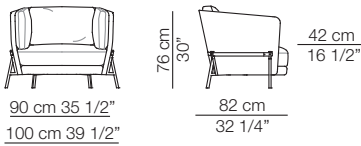

CRADLE

Poltrona
Armchair

Service per poltrona e divano
Service for armchair and sofa

CRADLE

Divano
Sofa

DEEP CRADLE

Divano
Sofa

CONTEXT

ENQUIRIES
info@contextgallery.com

Tel. 404. 477. 3301
Tel. 800. 886.0867

contextgallery.com