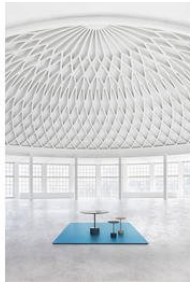

A series of small round tables, created in 2014 masterfully designed by Piero Lissoni. The tables come in a high or low version, with different sized tops, which also include two sizes for a small dining table. The 9 tables adapt, like understated and elegant accessories, to a range of furnishing situations, thanks to the wide assortment of materials in perfect harmony with the finishes of the Cassina collection.

They include solid dyed black wood or Canaletto walnut, three types of marble, Carrara white, Marquìña black or Carnico grey for the bases and for the tops, or versions with bases in the three types of marble with glass tops in different colors. The coffee tables come with support in anthracite or mat chestnut brown colors.