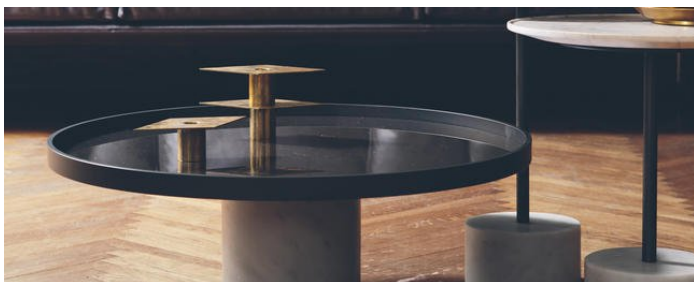

A series of small round tables, created in 2014 masterfully designed by Piero Lissoni. The tables come in a high or low version, with different sized tops, which also include two sizes for a small dining table. The 9 tables adapt, like understated and elegant accessories, to a range of furnishing situations, thanks to the wide assortment of materials in perfect harmony with the finishes of the Cassina collection.

They include solid dyed black wood or Canaletto walnut, three types of marble, Carrara white, Marquìña black or Carnico grey for the bases and for the tops, or versions with bases in the three types of marble with glass tops in different colors. The coffee tables come with support in anthracite or mat chestnut brown colors.