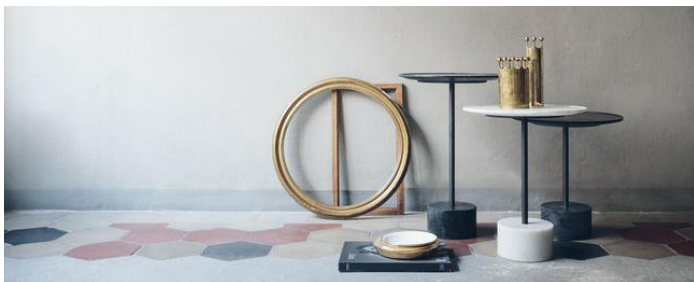

A series of small round tables, created in 2014 masterfully designed by Piero Lissoni. The tables come in a high or low version, with different sized tops, which also include two sizes for a small dining table. The 9 tables adapt, like understated and elegant accessories, to a range of furnishing situations, thanks to the wide assortment of materials in perfect harmony with the finishes of the Cassina collection.

They include solid dyed black wood or Canaletto walnut, three types of marble, Carrara white, Marquìña black or Carnico grey for the bases and for the tops, or versions with bases in the three types of marble with glass tops in different colors. The coffee tables come with support in anthracite or mat chestnut brown colors.