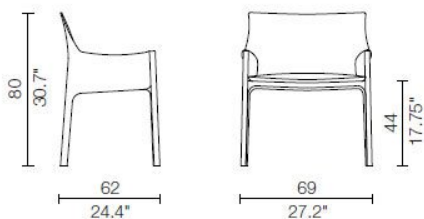

Cassina

414 CAB

Family CAB

Catalogue I Contemporanei

Year of production 1982

Armchair and settee with enameled steel frame. Back and seat cushion padded with CFC free polyurethane foam. Leather upholstery zippered over the frame, in different colors.