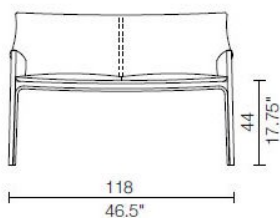

Cassina

414 CAB

Family CAB

Catalogue I Contemporanei

Year of production 1982

Armchair and settee with enameled steel frame. Back and seat cushion padded with CFC free polyurethane foam. Leather upholstery zippered over the frame, in different colors.