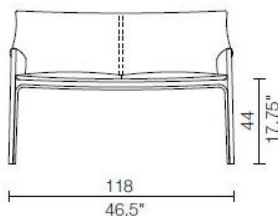

Cassina

414 CAB DIVANO

Family **CAB**

Catalogue | **Contemporanei**

Year of production **1982**

Armchair and settee with enamelled steel frame. Back and seatcushion padded with CFCfree polyurethane foam. Leather upholstery zippered over the frame, in different colours.

CONTEXT

ENQUIRIES
info@contextgallery.com

Tel. 404. 477. 3301
Tel. 800. 886.0867

contextgallery.com
contextcontract.com