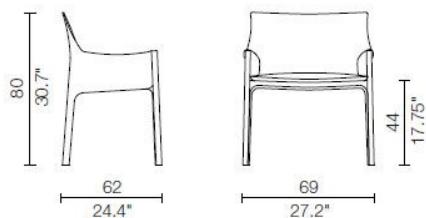

Cassina

414 CAB DIVANO

Family **CAB**

Catalogue | **Contemporanei**

Year of production **1982**

Armchair and settee with enamelled steel frame. Back and seatcushion padded with CFCfree polyurethane foam. Leather upholstery zippered over the frame, in different colours.

CONTEXT

ENQUIRIES
info@contextgallery.com

Tel. 404. 477. 3301
Tel. 800. 886.0867

contextgallery.com
contextcontract.com