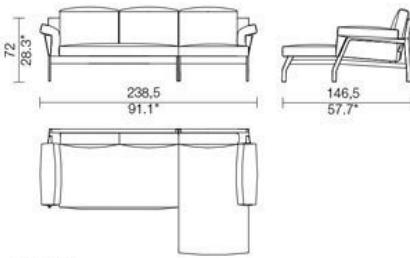

Cassina

285 ELORO

Catalogue | Contemporanei

Year of production 2008

Armchair, sofas in different sizes and shapes and elements with long seat, to be used as joining units or also individually. Black or natural stained openpored ashwood structure. Backrest in leather with feather padded cushions. The seat cushions are made up of a polyurethane core and feather padding. The model is also available with additional cushions in different sizes with fabric or leather upholstery. A version with polyester padding is also available.

285 06/16

285 41/71

285 42/72

285 25/35

285 26/36

285 27/37

285 44/74

285 45/75

285 46/76

285 47/77

285 51/81

285 52/82

285 53/83

285 54/84