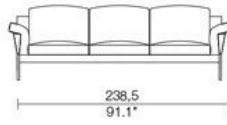

Cassina

285 ELORO

Catalogue | Contemporanei

Year of production 2008

Armchair, sofas in different sizes and shapes and elements with long seat, to be used as joining units or also individually. Black or natural stained openpored ashwood structure. Backrest in leather with feather padded cushions. The seat cushions are made up of a polyurethane core and feather padding. The model is also available with additional cushions in different sizes with fabric or leather upholstery. A version with polyester padding is also available.

285 06/16

285 41/71

285 42/72

285 25/35

285 26/36

285 27/37

285 44/74

285 45/75