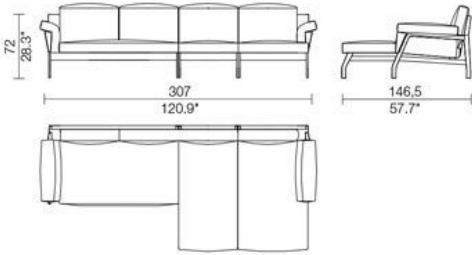

Cassina

285 ELORO

Catalogue | Contemporanei

Year of production 2008

Armchair, sofas in different sizes and shapes and elements with long seat, to be used as joining units or also individually. Black or natural stained openpored ashwood structure. Backrest in leather with feather padded cushions. The seat cushions are made up of a polyurethane core and feather padding. The model is also available with additional cushions in different sizes with fabric or leather upholstery. A version with polyester padding is also available.

285 06/16

285 41/71

285 42/72

285 25/35

285 26/36

285 27/37

285 44/74

285 45/75

285 46/76

285 47/77

285 51/81

285 52/82

285 53/83

285 54/84