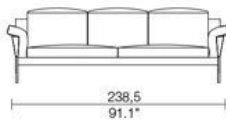

Cassina

285 ELORO

Catalogue | Contemporanei

Year of production 2008

Armchair, sofas in different sizes and shapes and elements with long seat, to be used as joining units or also individually. Black or natural stained openpored ashwood structure. Backrest in leather with feather padded cushions. The seat cushions are made up of a polyurethane core and feather padding. The model is also available with additional cushions in different sizes with fabric or leather upholstery. A version with polyester padding is also available.

285 06/16

285 41/71

285 42/72

285 25/35

285 26/36

285 27/37

285 44/74

285 45/75