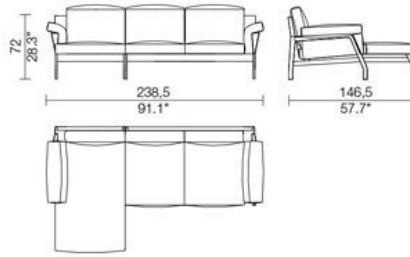

Cassina

285 ELORO

Catalogue | Contemporanei

Year of production 2008

Armchair, sofas in different sizes and shapes and elements with long seat, to be used as joining units or also individually. Black or natural stained openpored ashwood structure. Backrest in leather with feather padded cushions. The seat cushions are made up of a polyurethane core and feather padding. The model is also available with additional cushions in different sizes with fabric or leather upholstery. A version with polyester padding is also available.

285 06/16

285 41/71

285 42/72

285 25/35

285 26/36

285 27/37

285 44/74

285 45/75

285 46/76

285 47/77

285 51/81

285 52/82

285 53/83

285 54/84