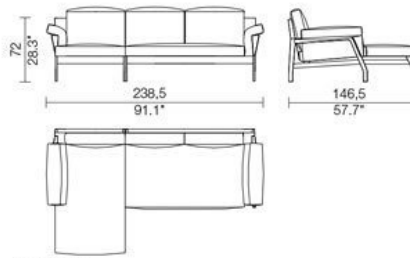

Cassina

285 ELORO

Catalogue | Contemporanei

Year of production 2008

Armchair, sofas in different sizes and shapes and elements with long seat, to be used as joining units or also individually. Black or natural stained openpored ashwood structure. Backrest in leather with feather padded cushions. The seat cushions are made up of a polyurethane core and feather padding. The model is also available with additional cushions in different sizes with fabric or leather upholstery. A version with polyester padding is also available.

285 06/16

285 41/71

285 42/72

285 25/35

285 26/36

285 27/37

285 44/74

285 45/75

285 46/76

285 47/77

285 51/81

285 52/82

285 53/83

285 54/84