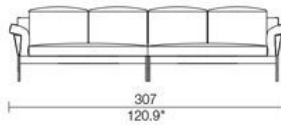

Cassina

285 ELORO

Catalogue | Contemporanei

Year of production 2008

Armchair, sofas in different sizes and shapes and elements with long seat, to be used as joining units or also individually. Black or natural stained openpored ashwood structure. Backrest in leather with feather padded cushions. The seat cushions are made up of a polyurethane core and feather padding. The model is also available with additional cushions in different sizes with fabric or leather upholstery. A version with polyester padding is also available.

285 06/16

285 41/71

285 42/72

285 25/35

285 26/36

285 27/37

285 44/74

285 45/75