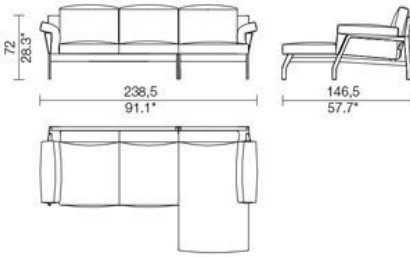

Cassina

285 ELORO

Catalogue | Contemporanei

Year of production 2008

Armchair, sofas in different sizes and shapes and elements with long seat, to be used as joining units or also individually. Black or natural stained openpored ashwood structure. Backrest in leather with feather padded cushions. The seat cushions are made up of a polyurethane core and feather padding. The model is also available with additional cushions in different sizes with fabric or leather upholstery. A version with polyester padding is also available.

285 06/16

285 41/71

285 42/72

285 25/35

285 26/36

285 27/37

285 44/74

285 45/75

285 46/76

285 47/77

285 51/81

285 52/82

285 53/83

285 54/84