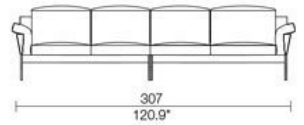

Cassina

285 ELORO

Catalogue | Contemporanei

Year of production 2008

Armchair, sofas in different sizes and shapes and elements with long seat, to be used as joining units or also individually. Black or natural stained openpored ashwood structure. Backrest in leather with feather padded cushions. The seat cushions are made up of a polyurethane core and feather padding. The model is also available with additional cushions in different sizes with fabric or leather upholstery. A version with polyester padding is also available.

285 06/16

285 41/71

285 42/72

285 25/35

285 26/36

285 27/37

285 44/74

285 45/75