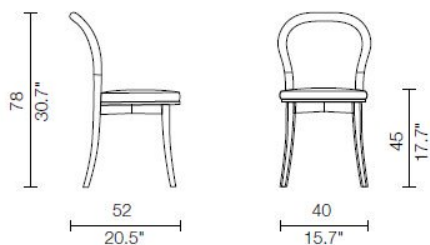

Cassina

501 GÖTEBORG 1

Catalogue I **Maestri**

Year of design **1934 / 1937**

Year of production **1983**

Chair, walnut frame, natural or stained walnut finish or ashwood frame, natural or black stained finish. Back with self-supporting steel frame and polyurethane foam. Seat cushion with polyurethane foam. Leather and fabric upholstery.