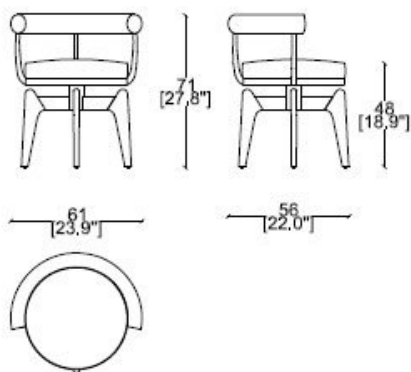

# Cassina

528 INDOCHINE

Catalogue I **Maestri**

Year of design **1943**

Year of production **2014**

Revolving small armchair with 4 legs. Frame in solid walnut or black stained ashwood. Feet in plastic material. Back padded in CFC-free polyurethane foam and seat in CFC-free polyurethane foam and polyester wadding. Leather or fabric upholstery.