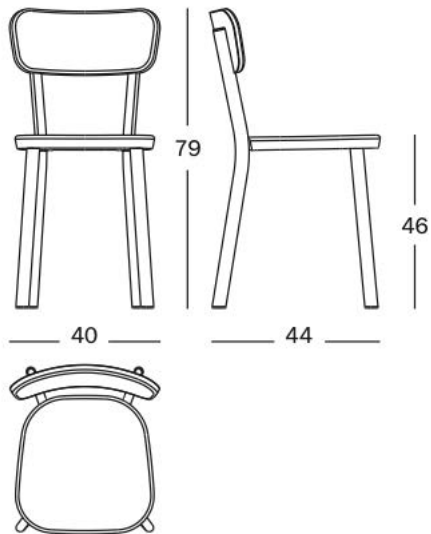

MAGIS

Déjà-vu - design Naoto Fukasawa, 2007

Chair.

Material: legs in extruded aluminium polished or painted. Seat and back in die-cast aluminum polished or painted in polyester powder. Versions for outdoor use available. Flame-retardant.

Note: Dimensions are in metric

CONTEXT

ENQUIRIES
info@contextgallery.com

Tel. 404. 477. 3301
Tel. 800. 886.0867

contextgallery.com