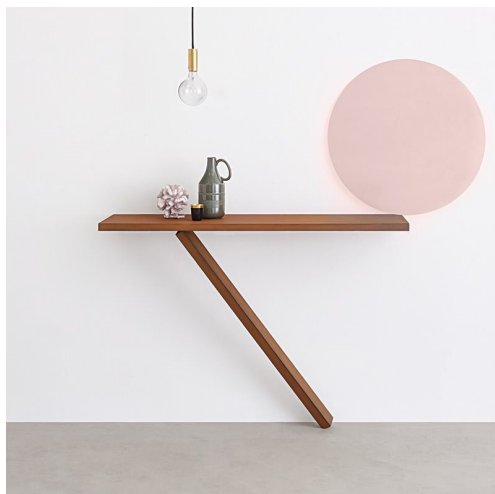

## Element

Tokujiin Yoshioka · 2013

An iconic table, Element is a symbol of purity and poetry, the essence of the visionary designer Tokujiin Yoshioka's style. The central support, delicately balanced between the two horizontal elements, defies gravity, suspended between earth and sky, between the past and the future.

## Available models

Disassembling table with steel frame, metal or MDF top, in lacquered or materic spread by hand finishings.

Element

height  
72 cm

measures  
Ø 140 cm  
Ø 160 cm

Element

height  
72 cm

measures  
200 x 99 cm  
240 x 99 cm

measures  
38 x 130  
38 x 150