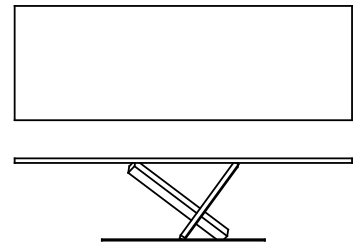

## Available models

Disassembling table with steel frame, metal or MDF top, in lacquered or materic spread by hand finishings.

Element

height  
72 cm

measures  
Ø 140 cm  
Ø 160 cm

Element

height  
72 cm

measures  
200 x 99 cm  
240 x 99 cm

Element

height  
72 cm

measures  
300 x 99 cm

Element

height  
72 cm

measures  
148 x 148 cm

Element

height  
95 cm

measures  
38 x 130  
38 x 150