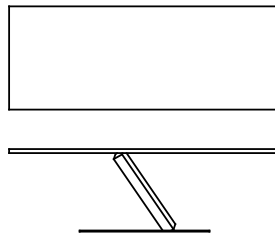

## Available models

Disassembling table with steel frame, metal or MDF top, in lacquered or materic spread by hand finishings.

Element

height  
72 cm

measures  
Ø 140 cm  
Ø 160 cm

Element

height  
72 cm

measures  
200 x 99 cm  
240 x 99 cm

Element

height  
72 cm

measures  
300 x 99 cm

Element

height  
72 cm

measures  
148 x 148 cm

Element

height  
95 cm

measures  
38 x 130  
38 x 150