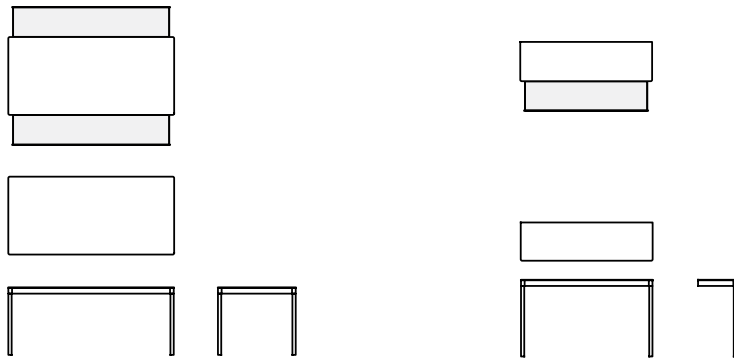

## Icaro 015

Caronni + Bonanomi · 2015

Revisiting of an historical Desalto product, Icaro 015 has a more contemporary, simpler look. A range of tables, low tables and console which include pull-out drawers, practical elements that take nothing away from the design's unfussy beauty.

## Available models

Tables, small tables and consoles with steel frame and drawers, tops in toughened glass 8 mm or ceramic 6 mm. Drawers on full extension ball bearing slides. Drawers storage accessories in washable black neoprene (optional).

Icaro 015

height  
74 cm

measures  
85 x 140 cm  
85 x 180 cm  
100 x 180 cm  
140 x 140 cm

Icaro 015

height  
84 cm

measures  
42 x 140 cm