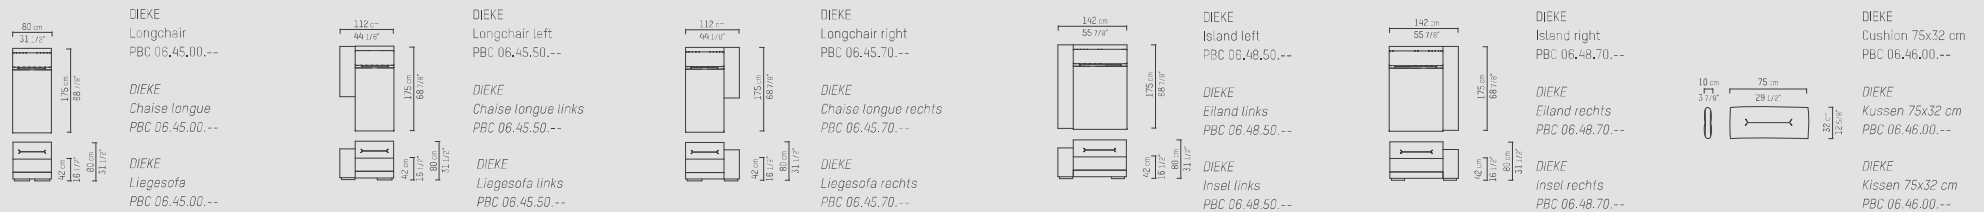

PIETBOON

DIEKE LONGCHAIR & ISLAND

ENGLISH

The DIEKE longchair is the essence of restful elegance, suitable for indulgent lounging in any room. Sturdy in leather or softer in fabric, the deep cushions and unequalled comfort of the DIEKE range bring a contemporary note of understated luxury to this classic longchair.

NEDERLANDS

De chaise longue DIEKE is het toonbeeld van kalme elegantie, en is geschikt om in elke leefruimte heerlijk te loungen. De diepe kussens, uitgevoerd in stoer leer of juist zachte stof, en het onovertroffen comfort van de DIEKE familie geven een eigentijdse touch van ingetogen luxe aan deze klassieke chaise longue.

DEUTSCH

Das DIEKE Liegesofa ist der Gipfel entspannter Eleganz, perfekt für luxuriöses Loungen in jedem beliebigen Raum. Robust in Leder oder mit einem weicheren Stoffbezug, verleihen die bequemen Kissen und der einzigartige Komfort der DIEKE Kollektion dieses klassischen Liegesofa eine moderne Note von dezenter Luxus.

CONTEXT

DIEKE Longchair left
and right combined

ENQUIRIES
info@contextgallery.com

Tel. 404. 477. 3301
Tel. 800. 886.0867

contextgallery.com
contextcontract.com