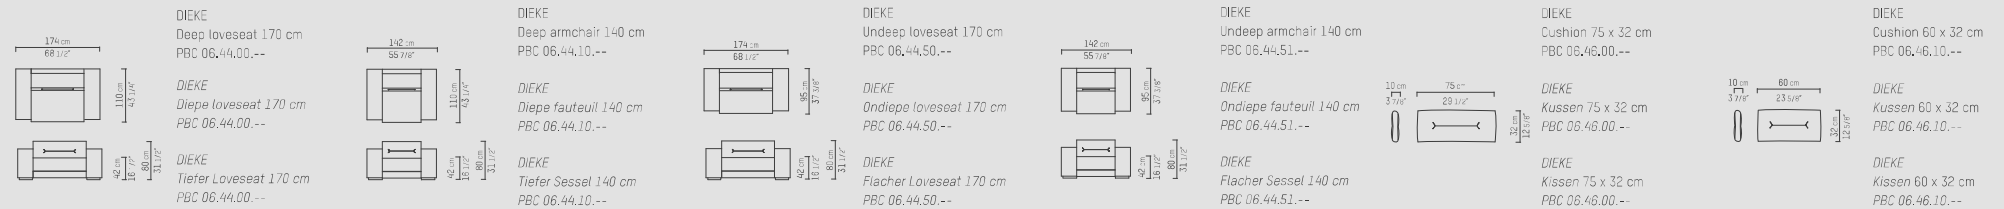

CONTEXT

ENQUIRIES
info@contextgallery.com

Tel. 404. 477. 3301
Tel. 800. 886.0867

contextgallery.com
contextcontract.com

PIETBOON

DIEKE
ARMCHAIR
& LOVESEAT

SPECIFICATION
SPECIFICATIE
SPEZIFIKATION

ENGLISH