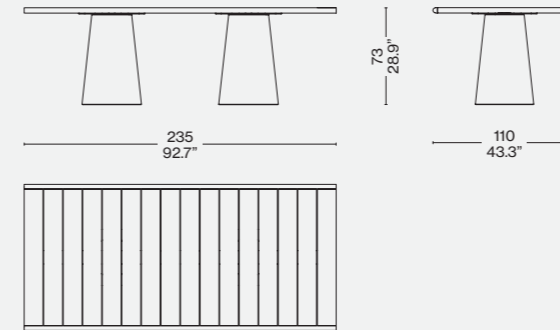

b

Struttura
· Base conica in cemento (1 base per i tavoli rotondi, 2 basi per i tavoli rettangolari) o graniglia bianca/gialla o bianca/verde.
Piano
· Rotondo (Ø 140 cm – 55.1") in cemento, graniglia bianca/gialla o bianca/verde oppure teak finitura naturale.
· Rettangolare (235x110 cm – 92.7"x43.3"/280x110 cm – 110.1"x43.3"), solo in teak finitura naturale.
Piedini
· Materiale plastico.

Structure
· Conical cement base (1 base for round tables, 2 bases for rectangular tables) or white/yellow or white/green grit surface finish or natural teak finish.
Top
· Round (Ø 140 cm / 55.1") cement, white/yellow or white/green grit surface finish or natural teak finish.
· Rectangular (235x110 cm / 92.7" x 43.3" / 280 x 110 cm / 110.1" x 43.3"), in natural teak finish only.
Feet
· Plastic material.

Struktur
· Kegelförmige Basis aus Zement (1 für die runden Tische, 2 für die rechteckigen Tische) oder Terrazzo weiß/gelb oder weiß/grün.
Tischplatte
· Rund (Ø 140 cm – 55,1") aus Zement, Terrazzoplatte weiß/gelb oder weiß/grün oder Teak mit natürlichem Finish.
· Rechteckig (235x110 cm – 92,7"x 43,3"/280x110 cm – 110,1"x 43,3"), nur aus Teak mit natürlichem Finish.
Füße
· Kunststoffmaterial.

Structure
· Base conique en ciment (1 base pour les tables rondes, 2 bases pour les tables rectangulaires) ou grès blanc/jaune ou blanc/vert.
Plateau
· Ronde (Ø 140 cm – 55,1") en ciment, grès blanc/jaune ou blanc/vert ou teck ou bien en teck finition naturel.
· Rectangulaire (235 x 110 cm – 92,7" x 43,3"/280 x 110 cm – 110,1" x 43,3"), seulement en teck finition naturel.
Pieds
· Matière plastique.

477 T_23

**Finiture/Finishes/
Ausführungen/Finitions**

a
Cemento/Cement/Zement/
Ciment – Teak

b
Terrazzo – Bianco-verde/White-green/
Weiss-grün/Blanc-vert

CONTEXT