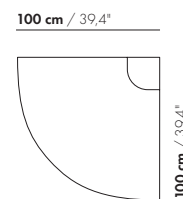

DOMINO.18

Dick Spierenburg 2018