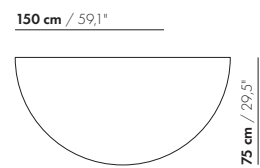

DOMINO.18

Dick Spierenburg 2018