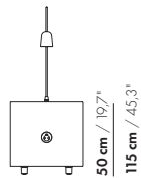

95 cm / 37,4"