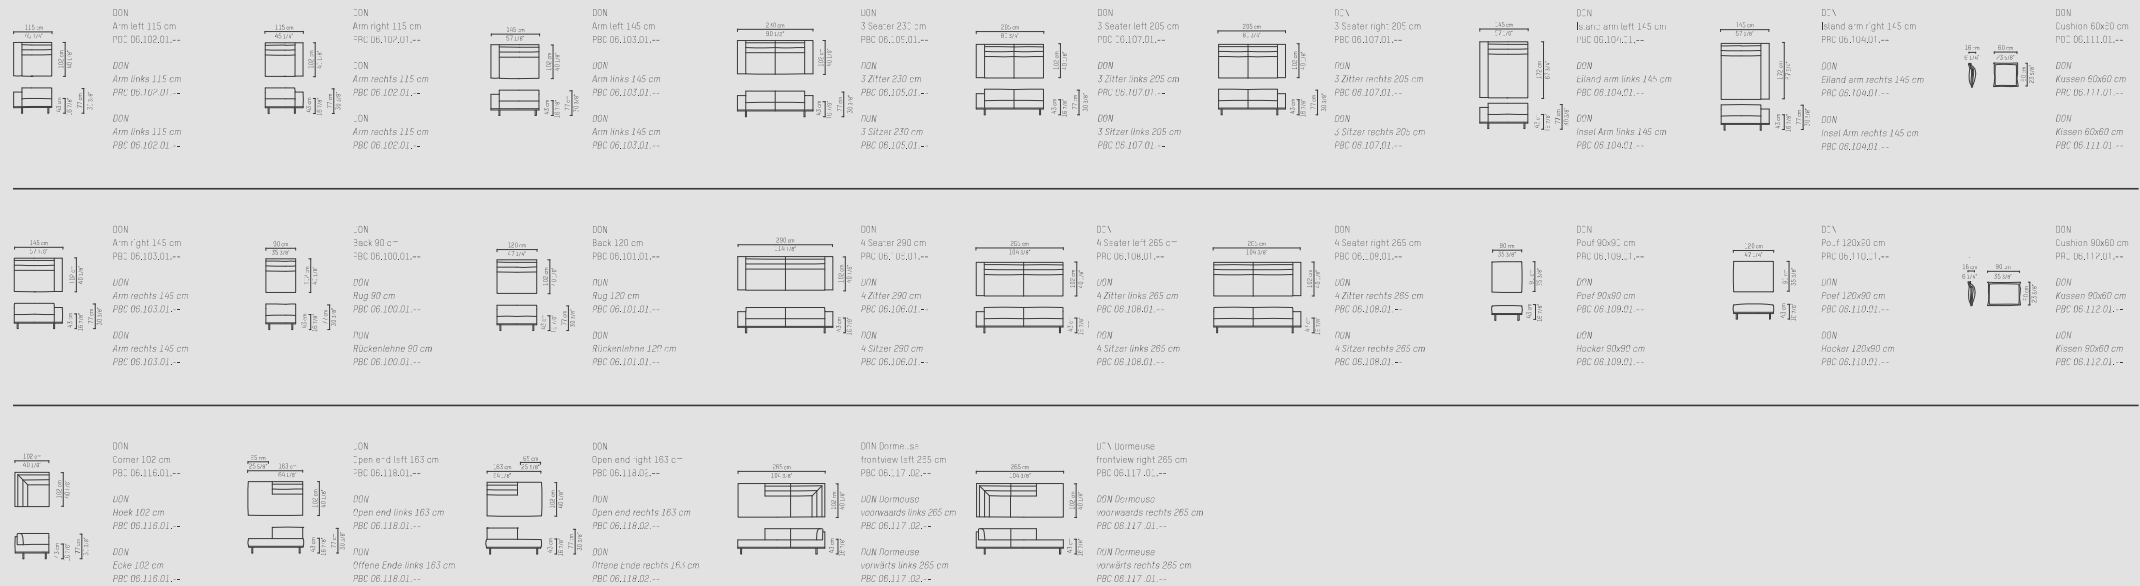

DON
SOFA

ENGLISH

ENQUIRIES
info@contextgallery.com

Tel. 404. 477. 3301
Tel. 800. 886.0867

contextgallery.com
contextcontract.com