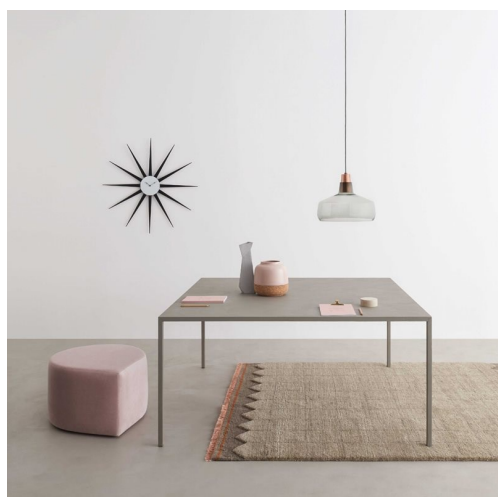

25

Metrica (Bruno Fattorini - Robin Rizzini) - 2011

An archetype table, 25 takes its name from the minimum thickness of the top and leg, precisely 25 mm. The absolute essence of the avant-garde, 25 won the 2014 Compasso d'Oro design award for "the feeling of amazement this table evokes when comparing its slenderness to the considerable lengths it can achieve"

Available models

Table with 25 mm thickness top made of a composite material covered with acrylic resin, oak wood veneered, or covered with hand-spread pastes, as per price-list. Legs with 25x25 mm section in lacquered steel, ossidiana or entirely covered with hand-spread pastes.