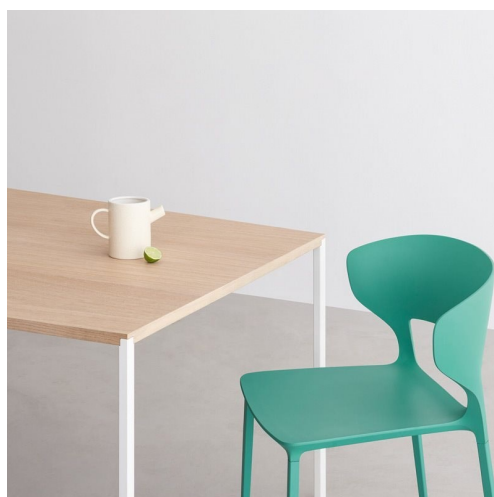

25

Metrica (Bruno Fattorini - Robin Rizzini) - 2011

An archetype table, 25 takes its name from the minimum thickness of the top and leg, precisely 25 mm. The absolute essence of the avant-garde, 25 won the 2014 Compasso d'Oro design award for "the feeling of amazement this table evokes when comparing its slenderness to the considerable lengths it can achieve"

Available models

Table with 25 mm thickness top made of a composite material covered with acrylic resin, oak wood veneered, or covered with hand-spread pastes, as per price-list. Legs with 25x25 mm section in lacquered steel, ossidiana or entirely covered with hand-spread pastes.