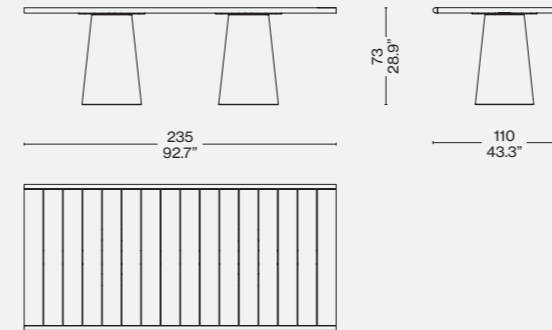

b

Struttura
· Base conica in cemento (1 base per i tavoli rotondi, 2 basi per i tavoli rettangolari) o graniglia bianca/gialla o bianca/verde.
Piano
· Rotondo (Ø 140 cm – 55.1") in cemento, graniglia bianca/gialla o bianca/verde oppure teak finitura naturale.
· Rettangolare (235x110 cm – 92.7"x43.3"/280x110 cm – 110.1"x43.3"), solo in teak finitura naturale.
Piedini
· Materiale plastico.

Structure
· Conical cement base (1 base for round tables, 2 bases for rectangular tables) or white/yellow or white/green grit surface finish or natural teak finish.
Top
· Round (Ø 140 cm / 55.1") cement, white/yellow or white/green grit surface finish or natural teak finish.
· Rectangular (235x110 cm / 92.7" x 43.3" / 280 x 110 cm / 110.1" x 43.3"), in natural teak finish only.
Feet
· Plastic material.

Struktur
· Kegelförmige Basis aus Zement (1 für die runden Tische, 2 für die rechteckigen Tische) oder Terrazzo weiß/gelb oder weiß/grün.
Tischplatte
· Rund (Ø 140 cm – 55,1") aus Zement, Terrazzoplatte weiß/gelb oder weiß/grün oder Teak mit natürlichem Finish.
· Rechteckig (235x110 cm – 92,7"x 43,3"/280x110 cm – 110,1"x 43,3"), nur aus Teak mit natürlichem Finish.
Füße
· Kunststoffmaterial.

Structure
· Base conique en ciment (1 base pour les tables rondes, 2 bases pour les tables rectangulaires) ou grès blanc/jaune ou blanc/vert.
Plateau
· Ronde (Ø 140 cm – 55,1") en ciment, grès blanc/jaune ou blanc/vert ou teck ou bien en teck finition naturel.
· Rectangulaire (235 x 110 cm – 92,7" x 43,3"/280 x 110 cm – 110,1" x 43,3"), seulement en teck finition naturel.
Pieds
· Matière plastique.

477 T_23

Finiture/Finishes/
Ausführungen/Finitions

a
Cemento/Cement/Zement/
Ciment – Teak

b
Terrazzo – Bianco-verde/White-green/
Weiss-grün/Blanc-vert

CONTEXT