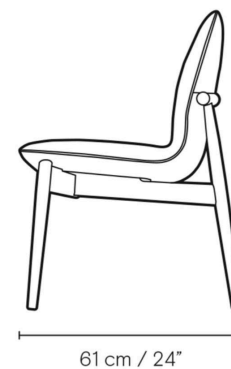

E004|Embrace Chair

EOOS

CARL HANSEN & SØN

DESCRIPTION

The Embrace Chair is the latest addition to EOOS's Embrace Series, making its debut in 2019 for Carl Hansen & Son. Visually light in its expression, the chair is a more streamlined version than the earlier models. Without armrests and a tighter frame, it fits comfortably with any table and allows for greater freedom of movement. Characteristic of the series, the upholstery is folded - maintaining a relaxed air that contrasts the perfectly shaped wooden frame.

The Embrace Chair, E004, is available in solid oak with various finish options. The upholstery and edging strip may also be configured in choice leathers or fabrics.

PRODUCT DIMENSIONS

CONTEXT

ENQUIRIES
info@contextgallery.com