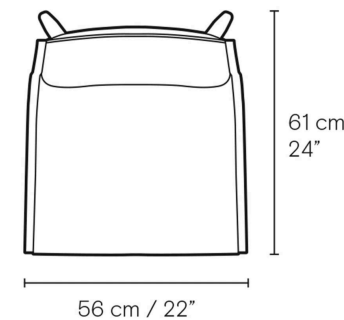

The Embrace Chair, E004, is available in solid oak with various finish options. The upholstery and edging strip may also be configured in choice leathers or fabrics.

PRODUCT DIMENSIONS

CONTEXT

ENQUIRIES
info@contextgallery.com