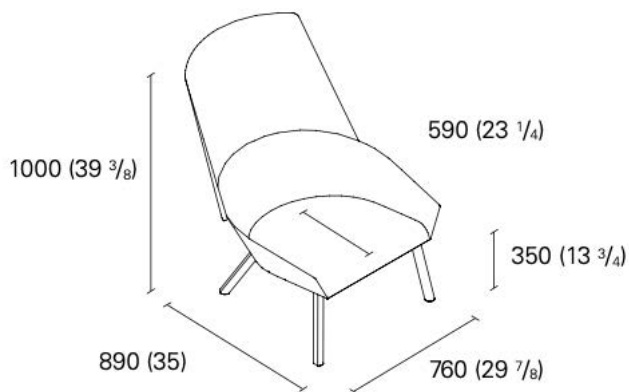

EC03 EUGENE
LOUNGE CHAIR
DESIGN: STEFAN DIEZ, 2010

The lounge chair Eugene makes an inspiring link to the chair family HOUDINI through its abstract organic form and construction. With its high back, wide, deep seat shell and sloped back legs this generously proportioned lounge chair exudes lightness and leisure.

DIMENSIONS

l x w/d x h

30" x 35" x 39 3/8"

CONTEXT

ENQUIRIES
info@contextgallery.com

Tel. 404. 477. 3301
Tel. 800. 886.0867

contextgallery.com