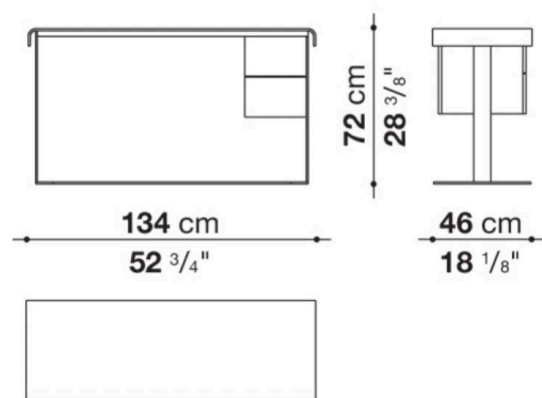

***Drawer can be relocated on either left or right side of the desk.

ENQUIRIES
info@contextgallery.com
Tel. 404. 477. 3301
Tel. 800. 886.0867
contextgallery.com

Top: Black oak

Leg: Black chromed

Writing Desk
Brushed black oak,
Black chrome frame