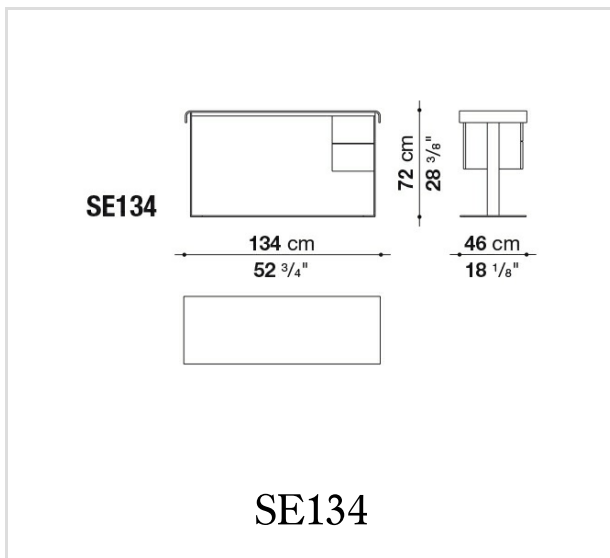

Technical drawings

B&B Italia reserves the right to make technological and aesthetic improvements to its models, including changes to the sizes and materials, without notice. The technical drawings do not define the details of the product. The measurements shown are indicative and may undergo changes. In particular, the dimensions relevant to the padded parts are subject to usage tolerances over time caused by the normal adjustment of the padding. For the specific information, please contact the dealer closest to you.

CONTEXT