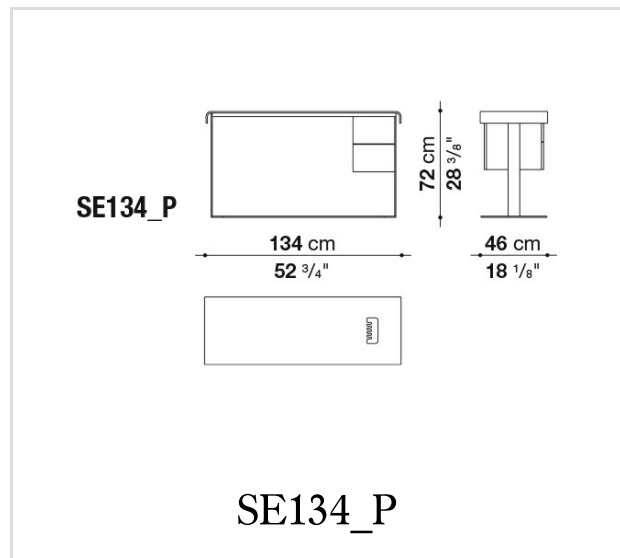

Technical drawings

B&B Italia reserves the right to make technological and aesthetic improvements to its models, including changes to the sizes and materials, without notice. The technical drawings do not define the details of the product. The measurements shown are indicative and may undergo changes. In particular, the dimensions relevant to the padded parts are subject to usage tolerances over time caused by the normal adjustment of the padding. For the specific information, please contact the dealer closest to you.

CONTEXT