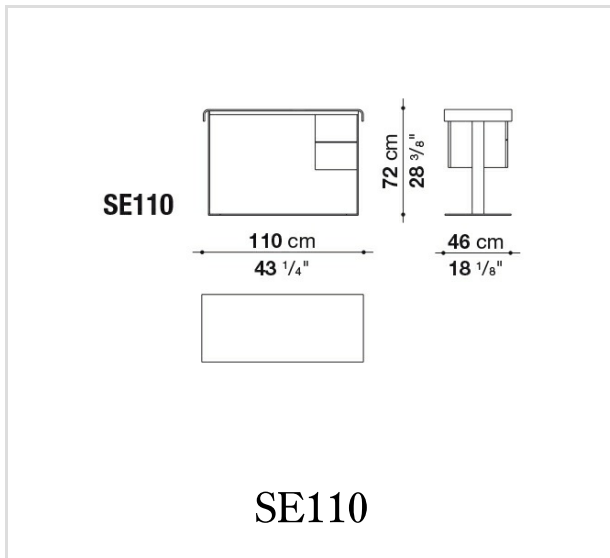

Technical drawings

B&B Italia reserves the right to make technological and aesthetic improvements to its models, including changes to the sizes and materials, without notice. The technical drawings do not define the details of the product. The measurements shown are indicative and may undergo changes. In particular, the dimensions relevant to the padded parts are subject to usage tolerances over time caused by the normal adjustment of the padding. For the specific information, please contact the dealer closest to you.

CONTEXT