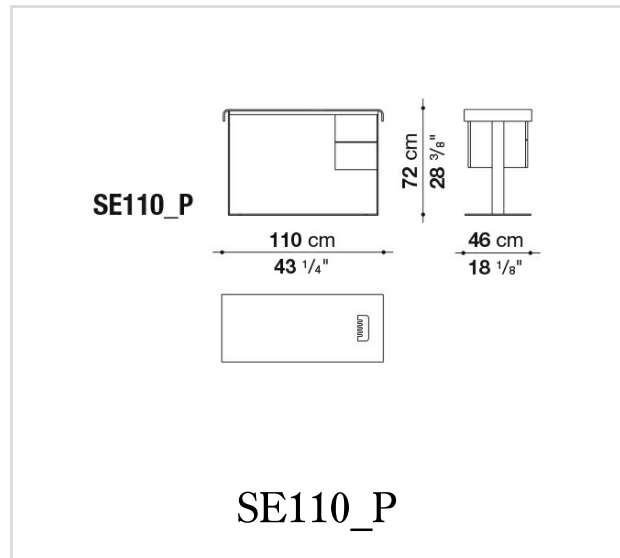

Technical drawings

B&B Italia reserves the right to make technological and aesthetic improvements to its models, including changes to the sizes and materials, without notice. The technical drawings do not define the details of the product. The measurements shown are indicative and may undergo changes. In particular, the dimensions relevant to the padded parts are subject to usage tolerances over time caused by the normal adjustment of the padding. For the specific information, please contact the dealer closest to you.

CONTEXT