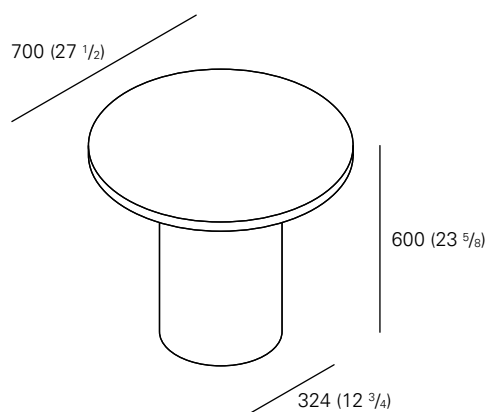

BEISTELLTISCH / SIDE TABLE
DESIGN: PHILIPP MAINZER, 2011

LOUNGE