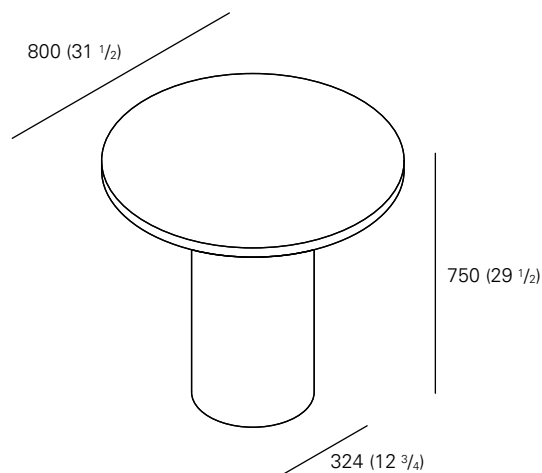

BISTRO

MATERIAL TISCHPLATTE / MATERIAL FINISH TABLE TOP

BIANCO CARRARA, GEÖLT / OILED
(WEISSER MARMOR / WHITE MARBLE)

DARK EMPERADOR, GEÖLT / OILED
(BRAUNER MARMOR / BROWN MARBLE)

NERO MARQUINA, GEÖLT / OILED
(SCHWARZER MARMOR / BLACK MARBLE)

EICHE, WEISS PIGMENTIERT / OAK, WHITE PIGMENTED

EICHE, GEÖLT / OAK, OILED

NUSSBAUM, GEÖLT / WALNUT, OILED

MATERIAL UNTERBAU / MATERIAL FINISH SUBSTRUCTURE

STAHL, SIGNALWEISS PULVERBESCHICHTET /
STEEL, SIGNAL WHITE POWDER-COATED

STAHL, SEIDENGRAU PULVERBESCHICHTET /
STEEL, SILK GREY POWDER-COATED

STAHL, ESPRESSO PULVERBESCHICHTET /
STEEL, ESPRESSO POWDER-COATED

STAHL, TIEFSCHWARZ PULVERBESCHICHTET /
STEEL, JET BLACK POWDER-COATED