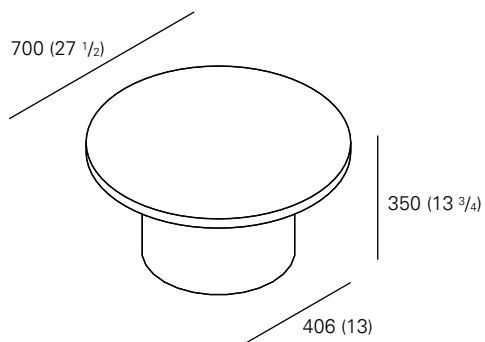

BEISTELLTISCH / SIDE TABLE
DESIGN: PHILIPP MAINZER, 2011

LARGE (L)

MATERIAL TISCHPLATTE / MATERIAL FINISH TABLE TOP

BIANCO CARRARA, GEÖLT / OILED
(WEISSER MARMOR / WHITE MARBLE)

NERO MARQUINA, GEÖLT / OILED
(SCHWARZER MARMOR / BLACK MARBLE)

EICHE, GEÖLT / OAK, OILED

NUSSBAUM, GEÖLT / WALNUT, OILED

EICHE, WEISS PIGMENTIERT / OAK, WHITE PIGMENTED

MATERIAL UNTERBAU / MATERIAL FINISH SUBSTRUCTURE

STAHL, SIGNALWEISS PULVERBESCHICHTET /
STEEL, SIGNAL WHITE POWDER-COATED

STAHL, SEIDENGRAU PULVERBESCHICHTET /
STEEL, SILK GREY POWDER-COATED

STAHL, TIEFSCHWARZ PULVERBESCHICHTET /
STEEL, JET BLACK POWDER-COATED