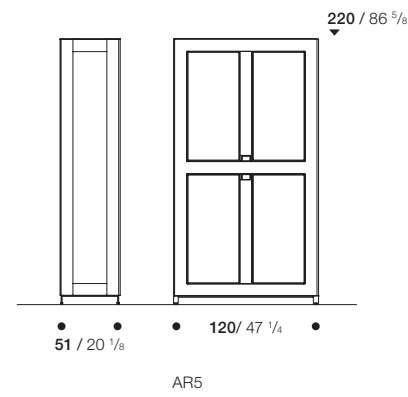

ERACLE

CONTEXT

ENQUIRIES
info@contextgallery.com

Tel. 404.477.3301
Tel. 800.886.0867

contextgallery.com
contextcontract.com

Heritage Perspectives

EXTERNAL FRAME IN WOOD. BASE-FRAME AND HANDLE IN PAINTED ALUMINIUM.
 DOOR IN WOOD OR COUPLED GLASS WITH METAL HIGH-TECH FABRIC (AR5V).
 STRUTTURA ESTERNA IN LEGNO. BASAMENTO E MANIGLIE IN ALLUMINIO VERNICIATO.
 ANTA IN LEGNO O IN VETRO ACCOPPIATO CON TESSUTO HIGH-TECH METALLICO (AR5V).