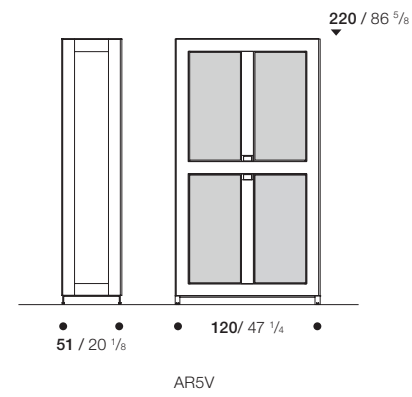

ERACLE

CONTEXT

ENQUIRIES
info@contextgallery.com

Tel. 404.477.3301
Tel. 800.886.0867

contextgallery.com
contextcontract.com

Heritage Perspectives

EXTERNAL FRAME IN WOOD. BASE-FRAME AND HANDLE IN PAINTED ALUMINIUM.
 DOOR IN WOOD OR COUPLED GLASS WITH METAL HIGH-TECH FABRIC (AR5V).
 STRUTTURA ESTERNA IN LEGNO. BASAMENTO E MANIGLIE IN ALLUMINIO VERNICIATO.
 ANTA IN LEGNO O IN VETRO ACCOPPIATO CON TESSUTO HIGH-TECH METALLICO (AR5V).