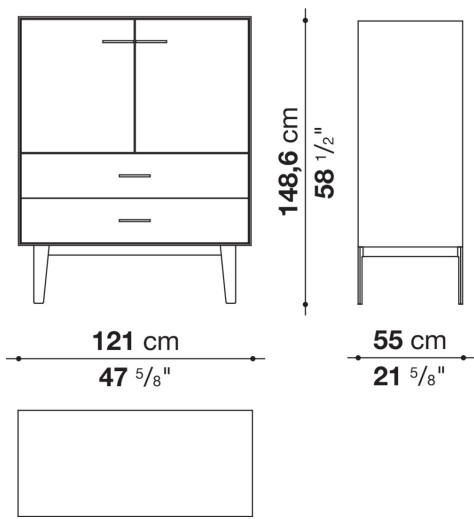

EU3A

EU3C

EU3D

EU15

CONTEXT

ENQUIRIES
info@contextgallery.com

Tel. 404. 477. 3301
Tel. 800. 886.0867

contextgallery.com