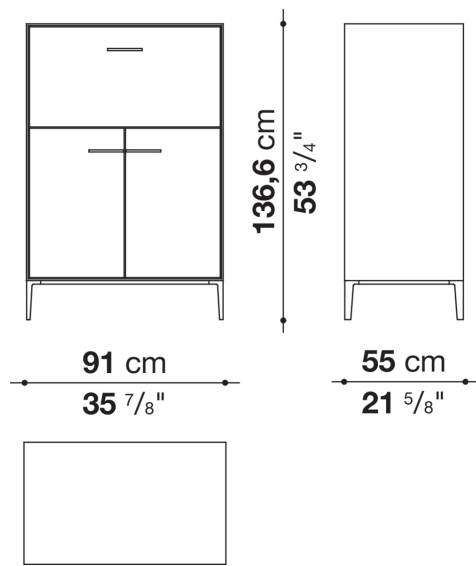

EU4C

EU4D

EU5

EU5C

CONTEXT

ENQUIRIES
info@contextgallery.com

Tel. 404. 477. 3301
Tel. 800. 886.0867

contextgallery.com