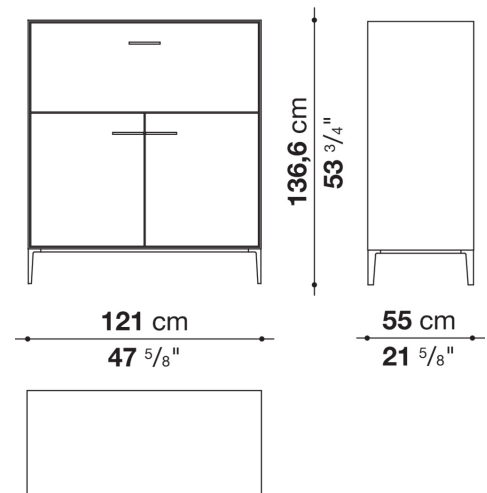

EU5C

CONTEXT

ENQUIRIES
info@contextgallery.com

Tel. 404. 477. 3301
Tel. 800. 886.0867

contextgallery.com