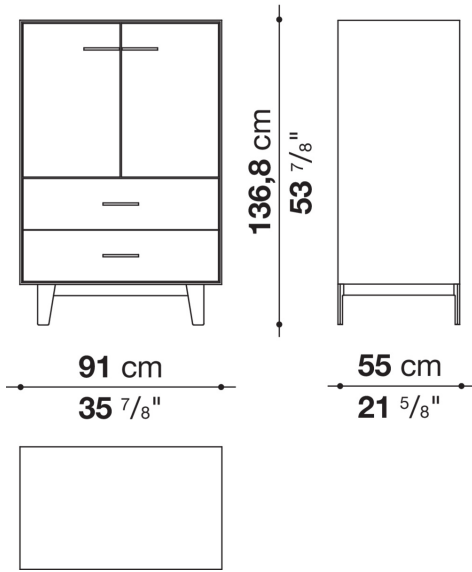

EU2B

EU2A

EU2C

EU2D

CONTEXT

ENQUIRIES
info@contextgallery.com

Tel. 404. 477. 3301
Tel. 800. 886.0867

contextgallery.com