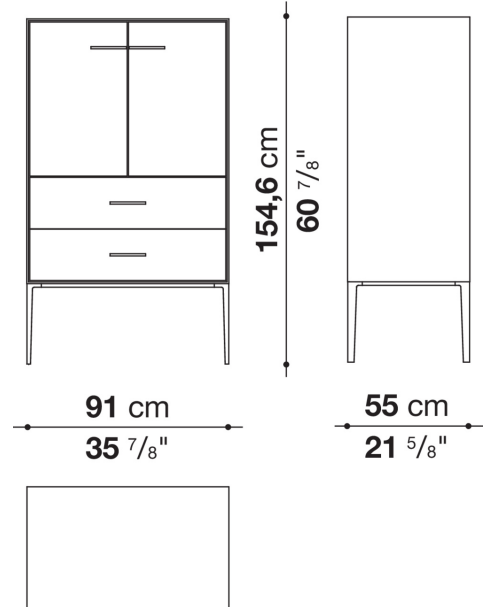

EU2D

CONTEXT

ENQUIRIES
info@contextgallery.com

Tel. 404. 477. 3301
Tel. 800. 886.0867

contextgallery.com