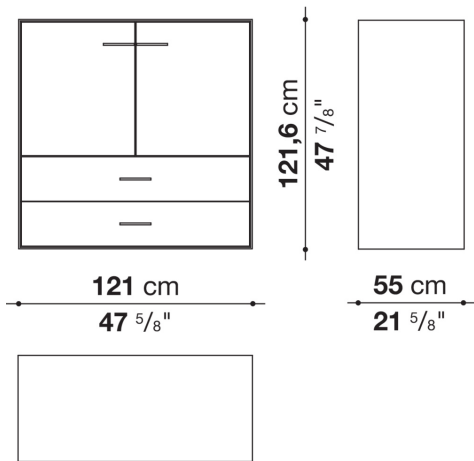

EU3

EU3B

CONTEXT

ENQUIRIES
info@contextgallery.com

Tel. 404. 477. 3301
Tel. 800. 886.0867