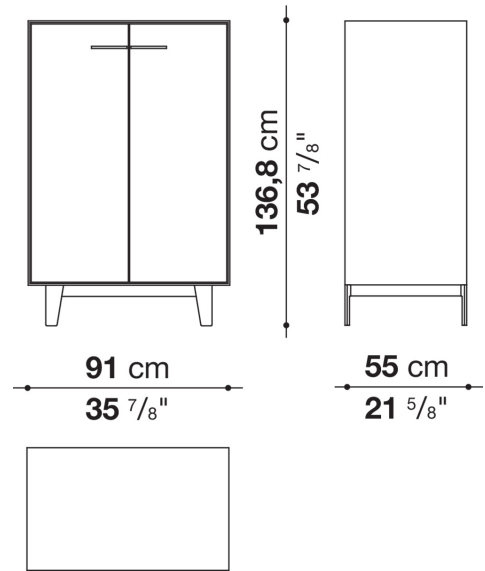

Technical drawings

EU1

EU1B

EU1A

EU1C

CONTEXT

ENQUIRIES
info@contextgallery.com

Tel. 404. 477. 3301
Tel. 800. 886.0867

contextgallery.com