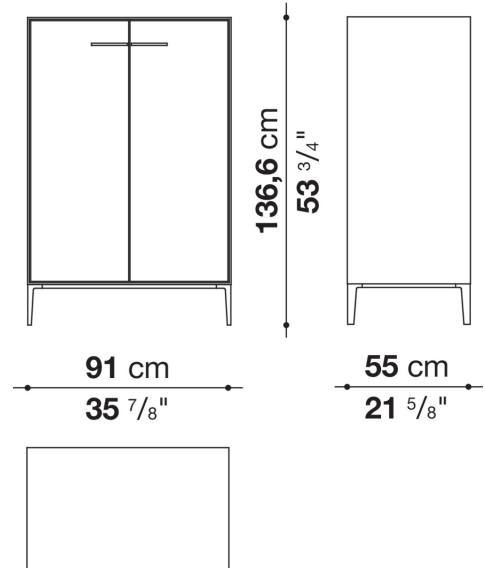

EU1C

CONTEXT

ENQUIRIES
info@contextgallery.com

Tel. 404. 477. 3301
Tel. 800. 886.0867

contextgallery.com