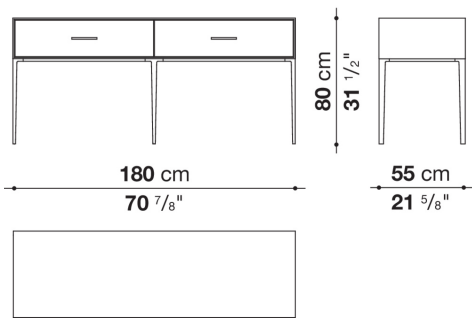

EU14E

CONTEXT

ENQUIRIES
info@contextgallery.com

Tel. 404. 477. 3301
Tel. 800. 886.0867

contextgallery.com