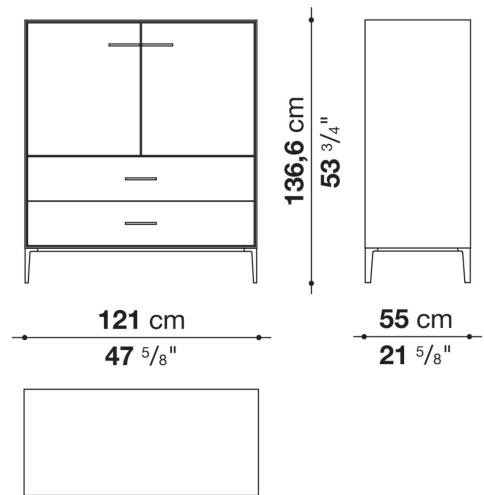

EU3A

EU3C

EU3D

EU15

CONTEXT

ENQUIRIES
info@contextgallery.com

Tel. 404. 477. 3301
Tel. 800. 886.0867

contextgallery.com