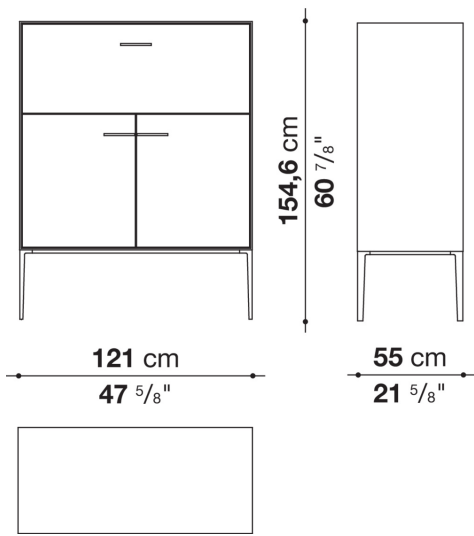

EU5D

EU2

CONTEXT

ENQUIRIES
info@contextgallery.com

Tel. 404. 477. 3301
Tel. 800. 886.0867