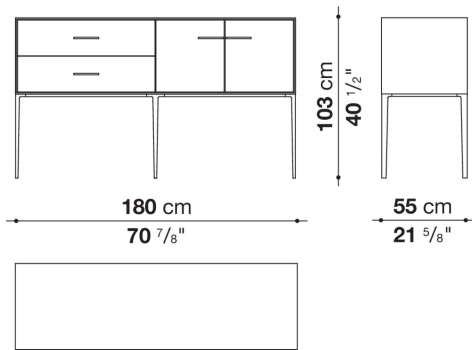

EU12DC

EU12DD

EU12DE

EU22S

EU22BS

EU22AS

CONTEXT

ENQUIRIES
info@contextgallery.com

Tel. 404. 477. 3301
Tel. 800. 886.0867

contextgallery.com