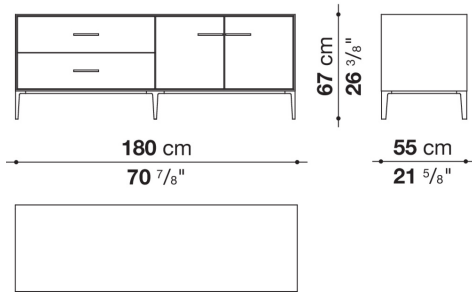

EU12DC

EU12DD

EU12DE

EU22S

EU22BS

EU22AS

CONTEXT

ENQUIRIES
info@contextgallery.com

Tel. 404. 477. 3301
Tel. 800. 886.0867

contextgallery.com