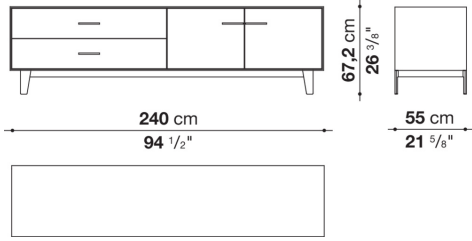

EU22BD

CONTEXT

ENQUIRIES
info@contextgallery.com

Tel. 404. 477. 3301
Tel. 800. 886.0867

contextgallery.com