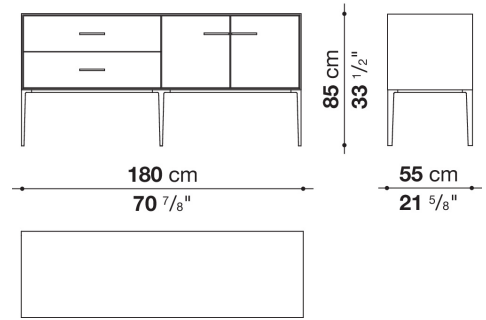

EU12DC

EU12DD

EU12DE

EU22S

EU22BS

EU22AS

CONTEXT

ENQUIRIES
info@contextgallery.com

Tel. 404. 477. 3301
Tel. 800. 886.0867

contextgallery.com