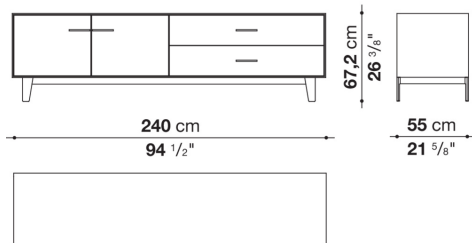

EU12DD

EU12DE

EU22S

EU22BS

EU22AS

CONTEXT

ENQUIRIES
info@contextgallery.com

Tel. 404. 477. 3301
Tel. 800. 886.0867