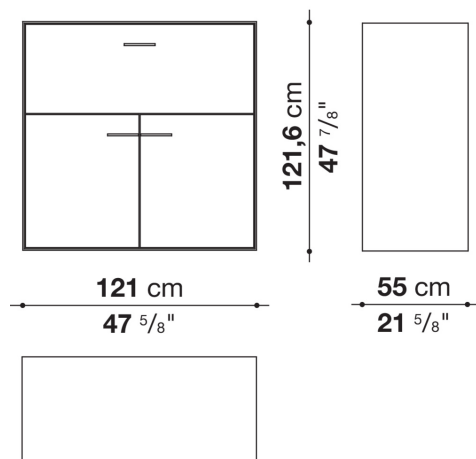

EU4C

EU4D

EU5

EU5C

CONTEXT

ENQUIRIES
info@contextgallery.com

Tel. 404. 477. 3301
Tel. 800. 886.0867

contextgallery.com