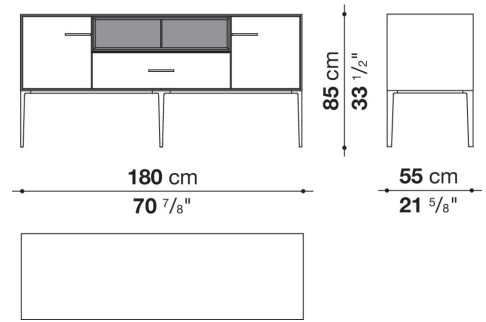

EU15D

CONTEXT

ENQUIRIES
info@contextgallery.com

Tel. 404. 477. 3301
Tel. 800. 886.0867

contextgallery.com