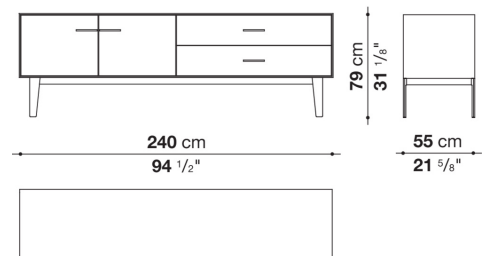

EU12DD

EU12DE

EU22S

EU22BS

EU22AS

CONTEXT

ENQUIRIES
info@contextgallery.com

Tel. 404. 477. 3301
Tel. 800. 886.0867