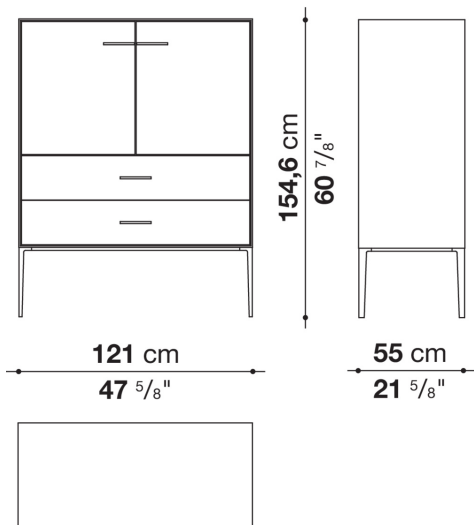

EU3A

EU3C

EU3D

EU15

CONTEXT

ENQUIRIES
info@contextgallery.com

Tel. 404. 477. 3301
Tel. 800. 886.0867

contextgallery.com