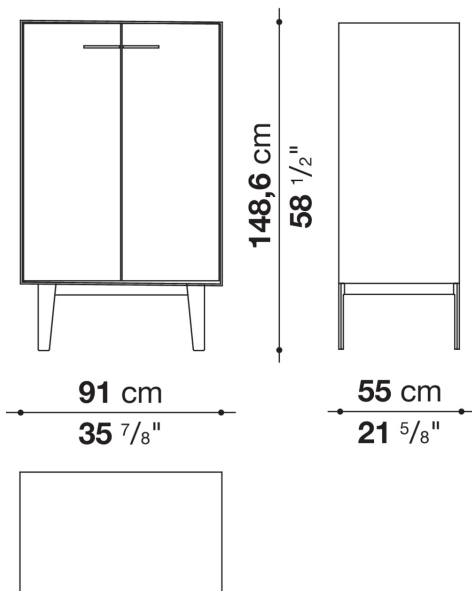

Technical drawings

EU1

EU1B

EU1A

EU1C

CONTEXT

ENQUIRIES
info@contextgallery.com

Tel. 404. 477. 3301
Tel. 800. 886.0867

contextgallery.com