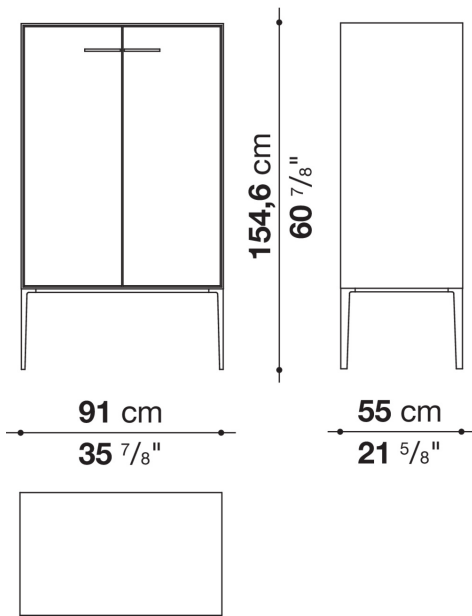

EU1D

EU4

CONTEXT

ENQUIRIES
info@contextgallery.com

Tel. 404. 477. 3301
Tel. 800. 886.0867