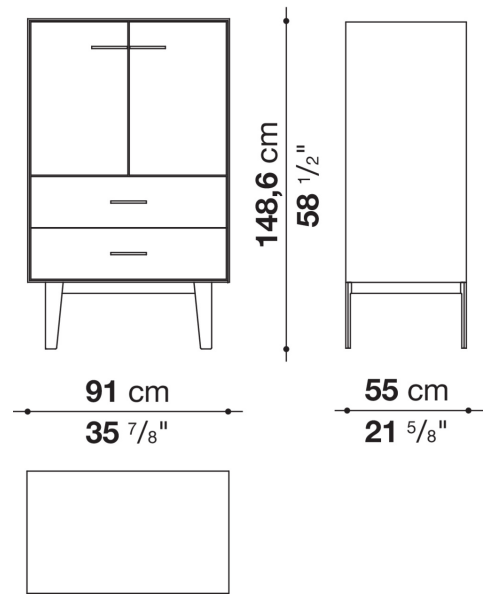

EU2B

EU2A

EU2C

EU2D

CONTEXT

ENQUIRIES
info@contextgallery.com

Tel. 404. 477. 3301
Tel. 800. 886.0867

contextgallery.com