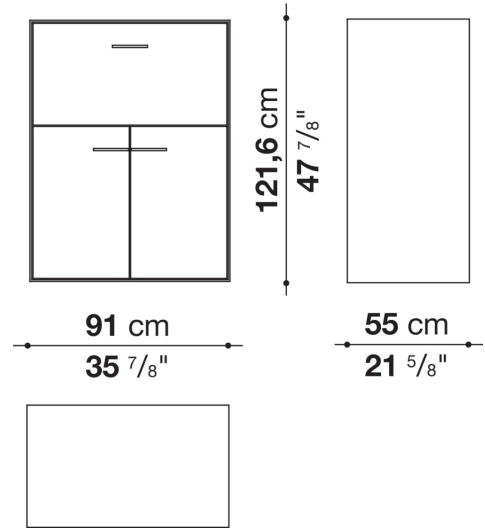

EU4

CONTEXT

ENQUIRIES
info@contextgallery.com

Tel. 404. 477. 3301
Tel. 800. 886.0867