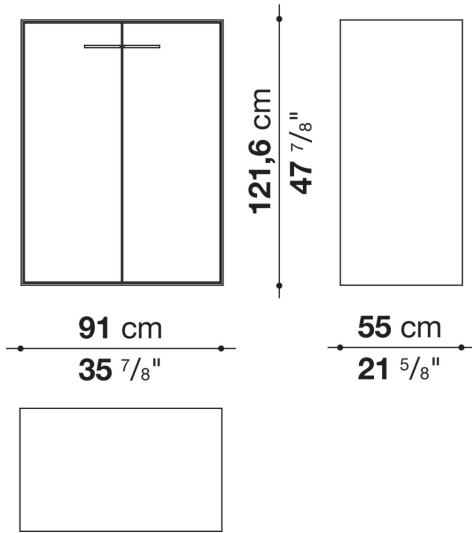

Technical drawings

EU1