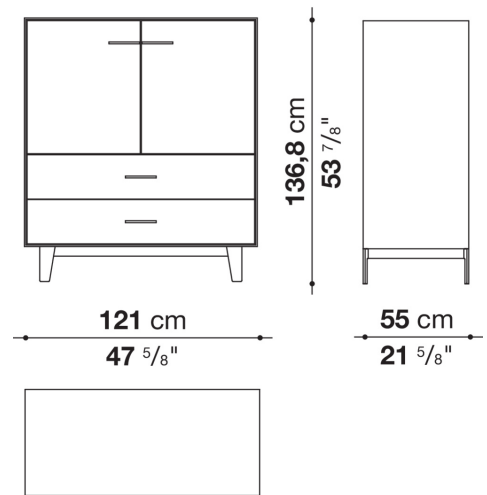

EU3B

CONTEXT

ENQUIRIES
info@contextgallery.com

Tel. 404. 477. 3301
Tel. 800. 886.0867