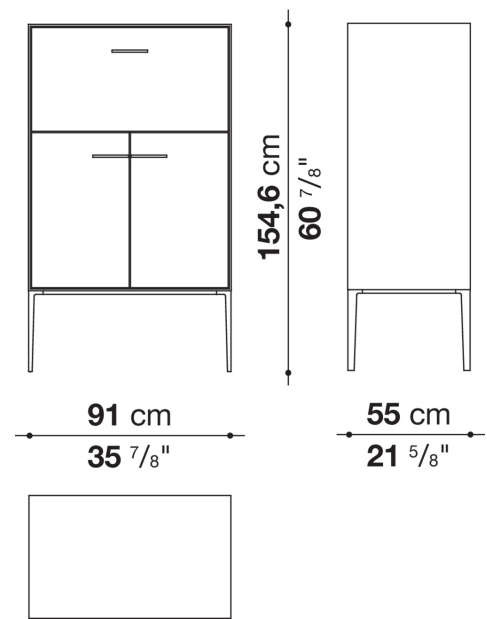

EU4C

EU4D

EU5

EU5C

CONTEXT

ENQUIRIES
info@contextgallery.com

Tel. 404. 477. 3301
Tel. 800. 886.0867

contextgallery.com