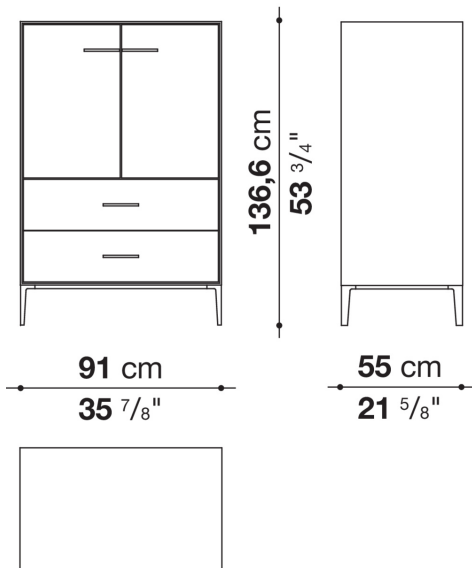

EU2B

EU2A

EU2C

EU2D

CONTEXT

ENQUIRIES
info@contextgallery.com

Tel. 404. 477. 3301
Tel. 800. 886.0867

contextgallery.com