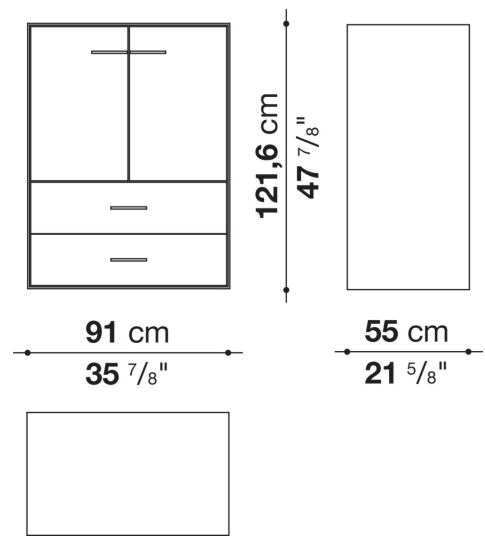

EU2

CONTEXT

ENQUIRIES
info@contextgallery.com

Tel. 404. 477. 3301
Tel. 800. 886.0867