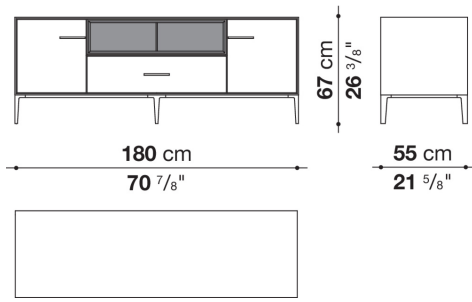

EU15C

EU15D

CONTEXT

ENQUIRIES
info@contextgallery.com

Tel. 404. 477. 3301
Tel. 800. 886.0867

contextgallery.com