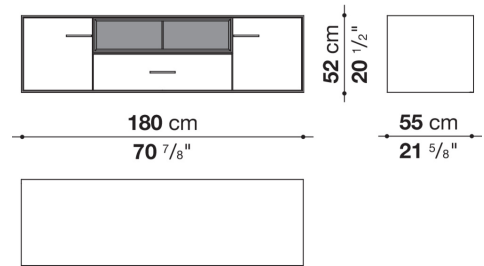

EU15

CONTEXT

ENQUIRIES
info@contextgallery.com

Tel. 404. 477. 3301
Tel. 800. 886.0867

contextgallery.com