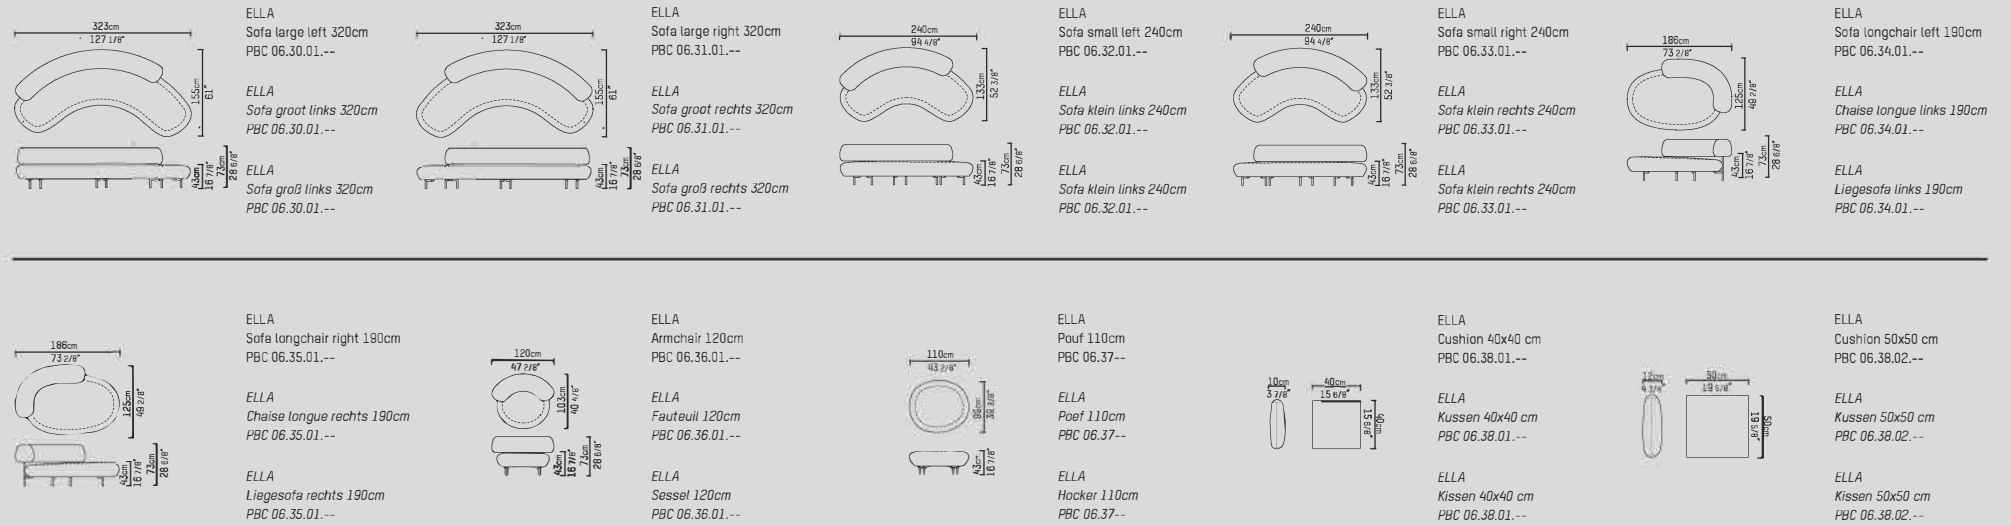

ELLA SOFA & ARMCHAIR

ENGLISH

Inspired by the shape of the studio's iconic KLINK sidetable, the ELLA series are infused with the same artisanal non-geometric contour. The different elements of the ELLA sofa are connected by solid unique hand shaped bronze legs, giving it its artisanal character.

CONTEXT

ENQUIRIES
info@contextgallery.com

Tel. 404. 477. 3301
Tel. 800. 886.0867

contextgallery.com
contextcontract.com