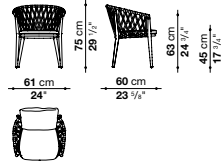

Erica

DESIGNED BY ANTONIO CITTERIO

0828T
Tortora interlacing

Silea 280

0828T
Tortora frame

E61S

CONTEXT

ENQUIRIES
info@contextgallery.com

Tel. 404. 477. 3301
Tel. 800. 886.0867

contextgallery.com
contextcontract.com

E61S

75 cm
29 1/2"

63 cm
24 3/4"

45 cm
17 3/4"

61 cm
24"

60 cm
23 5/8"