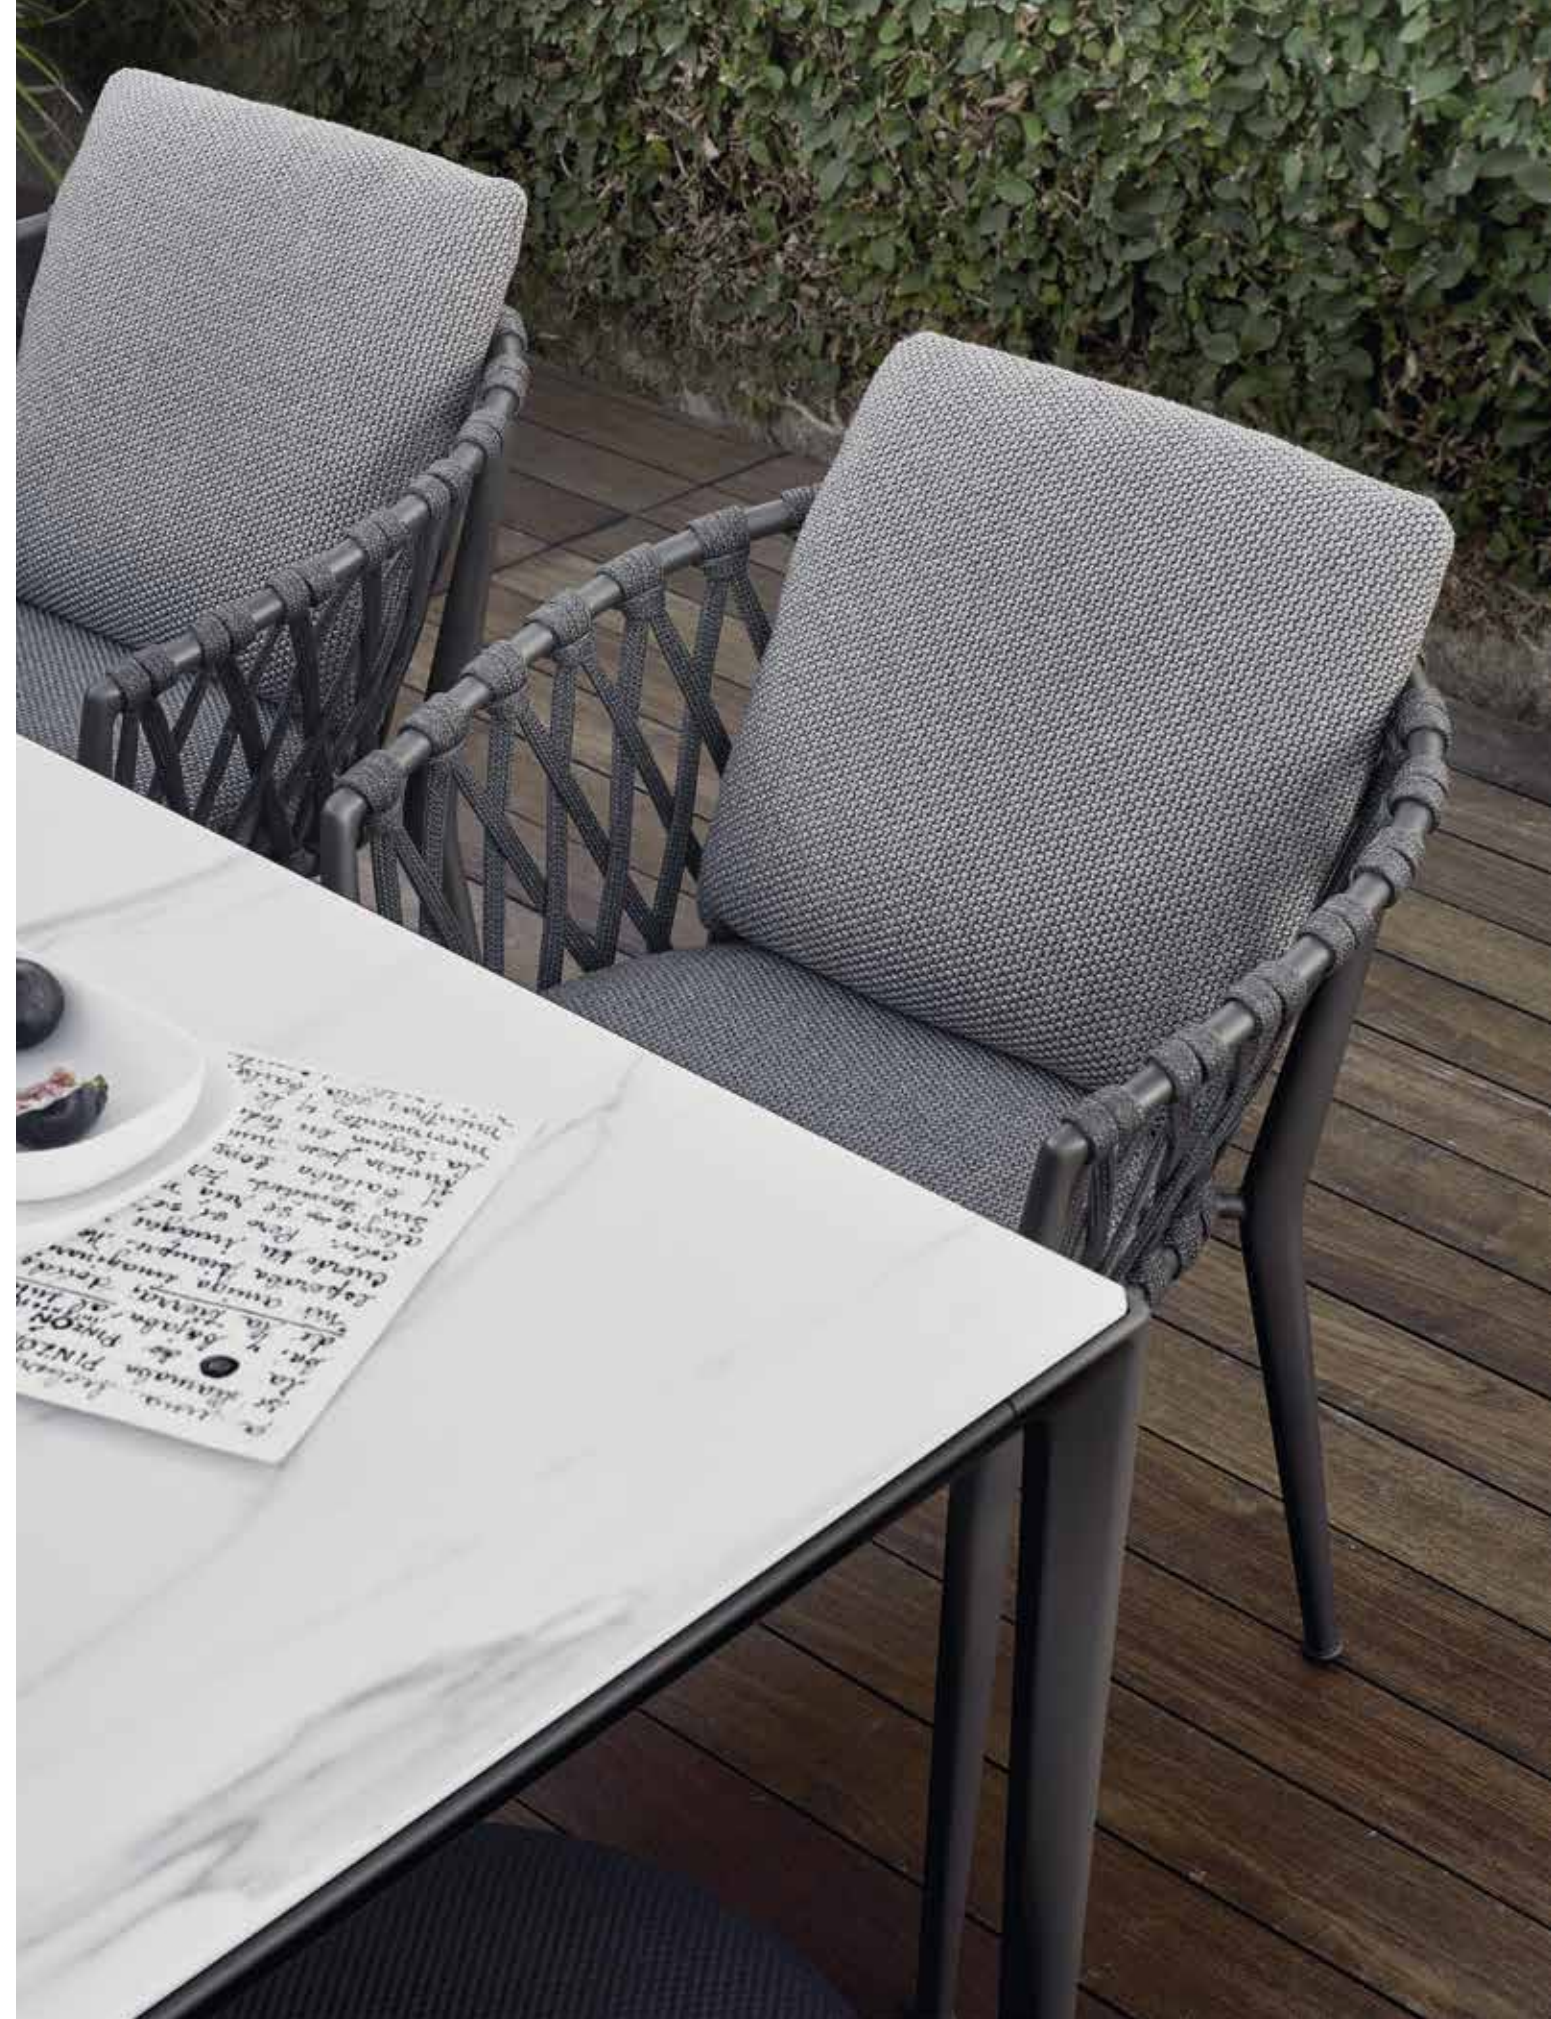

Erica

DESIGNED BY ANTONIO CITTERIO

E61S

CONTEXT

ENQUIRIES
info@contextgallery.com

Tel. 404. 477. 3301
Tel. 800. 886.0867

contextgallery.com
contextcontract.com