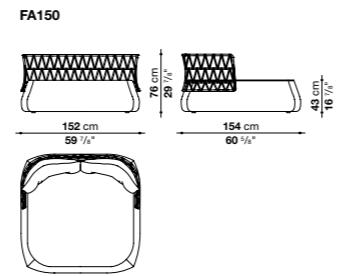

Fat-Sofa Outdoor

DESIGNED BY PATRICIA URQUIOLA

Tortora

Lesia 251

Comes with pair of back cushions in Lesia 251 and four 18 7/8" x 18 7/8" pillows as shown on this page.

CONTEXT

ENQUIRIES
info@contextgallery.com