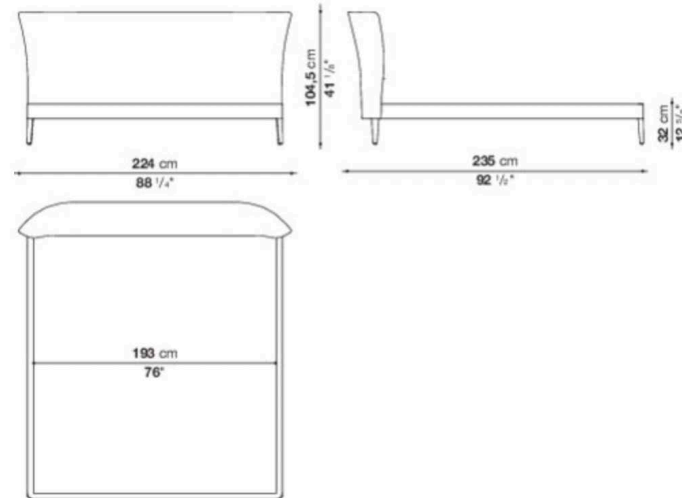

CONTEXT GALLERY

ENQUIRIES
info@contextgallery.com
Tel. 404. 477. 3301
Tel. 800. 886.0867
contextgallery.com

Lodi 251

Stitching: Sella 1060

Febo bed - Lodi 251
Queen size
King size