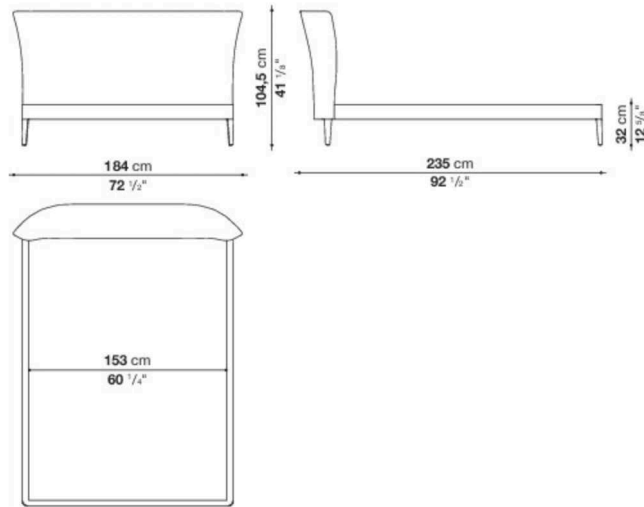

Febo

DESIGNED BY ANTONIO CITTERIO

The bed version of Febo is available in six different sizes with an elegant headboard and the added comfort of two back cushions. For all elements are available the same characteristic of the collection: the single material and the visible blanket stitch.

CONTEXT GALLERY

ENQUIRIES
info@contextgallery.com
Tel. 404. 477. 3301
Tel. 800. 886.0867
contextgallery.com

Lodi 251

Stitching: Sella 1060

Febo bed - Lodi 251
Queen size
King size