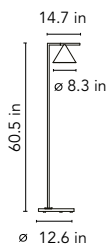

Captain Flint

by Michael Anastassiades , 2015

Floor lamp providing adjustable direct light. Painted steel or brushed brass, stem and metal spinning cone. Opal photoengraved PC diffuser by injection molding. White Carrara or Black Marquina marble base. Power cord length 102", with foot dimmer switch that provide ON-OFF functions and 10-100%light adjustment. Plug-in power supply with interchangeable plugs

Mounting	Floor
Environment	Indoor
Finish	Brushed brass/white marble, Anthracite/black marble
Weight	19.84 lbs
Light sources available	1 x COB LED 2700K 557lm CRI93 20W Dimmer
Voltage	120V
Power	20W

Cord Length	102" in
Materials	Aluminum, Brass, Marble, Polycarbonate, Steel