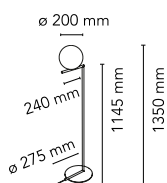

Materials Blown glass, Brass, Steel

1. **Colors**
2. F317330 - Black
   - F317357 - Chrome
   - F317359 - Brushed brass