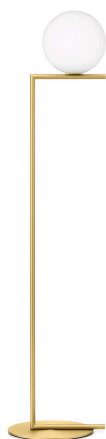

IC Lights Floor 1

by Michael Anastassiades , 2014

Floor lamp providing diffused light. Frame in brass, brushed and transparent varnished or chrome steel. Blown glass opal diffuser. Dimmer on the power cord.