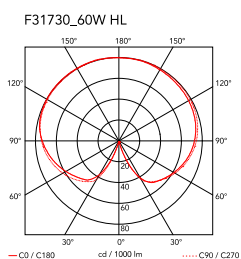

CONTEXT

ENQUIRIES
info@contextgallery.com

Tel. 404. 477.3301
Tel. 800. 886.0867