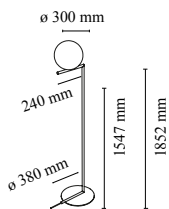

CONTEXT

ENQUIRIES
info@contextgallery.com

Tel. 404-477-3301
Tel. 800-886-0867