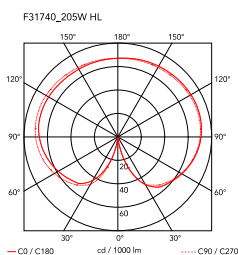

CONTEXT

ENQUIRIES
info@contextgallery.com

Tel. 404-477-3301
Tel. 800-886-0867