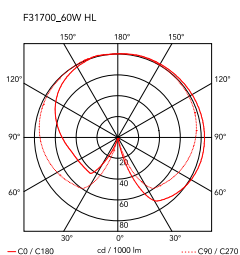

Mounting	Table
Environment	Indoor
Finish	Brushed brass, Chrome or Black
Weight	3.7 lbs
Light sources available	1 x 60W G9 Halogen

Switching	Dimmer on the power cord.
Voltage	120V
Power	MAX 60W

Materials	Blown glass, Brass, Steel

Colors	● F317030 - Black ● F317057 - Chrome ● F317059 - Brushed brass

CONTEXT

ENQUIRIES
info@contextgallery.com

Tel. 404. 477. 3301
Tel. 800. 886.0867