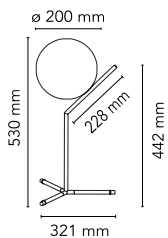

Mounting	Table
Environment	Indoor
Finish	Brushed brass, Chrome or Black
Weight	3.7 lbs
Light sources available	1 x 60W G9 Halogen

Switching	Dimmer on the power cord.
Voltage	120V
Power	MAX 60W

Materials	Blown glass, Brass, Steel

Colors	● F317030 - Black ● F317057 - Chrome ● F317059 - Brushed brass

CONTEXT

ENQUIRIES
info@contextgallery.com

Tel. 404. 477. 3301
Tel. 800. 886.0867