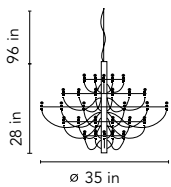

2097/30

by Gino Sarfatti , 1958

Suspension lamp providing diffused light. Steel central structure with brass arms, both available either chromium-plated or golded. Steel ceiling fitting and rose.

Mounting	Pendant
Environment	Indoor
Weight	11.2 lbs
Light sources available	30 x 15W E14 clear ball incandescent, 28" x 35"
Emergency	Without
Voltage	120V
Power	30x MAX15
Battery	No
Supply included	Yes
Cord Length	96" in
Materials	Steel